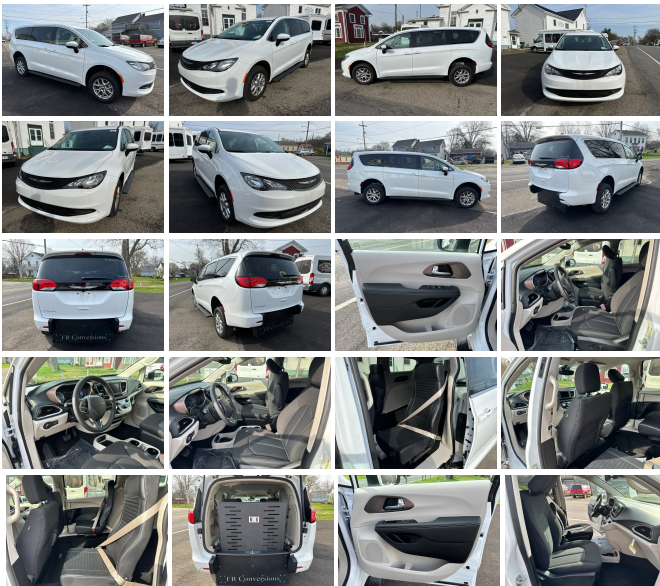

2023 Chrysler Voyager LX Wheelchair Accessible Van

View this car on our website at buspro1.com/7286429/ebrochure

Call for info* **\$64,995**

Suggested **\$67,495**

Specifications:

Year: 2023
VIN: 2C4RC1CG2PR628655
Make: Chrysler
Stock: 23655frv
Model/Trim: Voyager LX Wheelchair Accessible Van
Condition: New
Body: Minivan/Van
Exterior: Bright White Clear Coat
Engine: Pentastar 3.6L V6 287hp 262ft. lbs.
Interior: Black/Alloy
Transmission: 9-Speed Shiftable Automatic
Mileage: 450
Drivetrain: Front Wheel Drive
Economy: City 19 / Highway 28

2023 Chrysler Voyager Wheelchair Accessible Van

Converter/Manufacturer: FR Conversions

Chassis: Dodge Grand Caravan

Capacity: Up to 3 seats and 2 wheelchair passengers, plus driver.

Folding Wheelchair Ramp at rear gate

Mileage: 37,000

Engine: 3.6L V6 Pentastar

Transmission: 9 Speed Automatic Transmission

Air Conditioning and Heat: Front and rear

Call for more information

Seating: Chrysler OEM and aftermarket seats in Level 1 upholstery - black vinyl and cloth. See pictures.

Vehicle Description: Experience unparalleled accessibility and comfort with the 2023 Chrysler Voyager Wheelchair Minivan by FR Conversions. Perfectly engineered for passenger mobility, executive transport, secure transport, and more, this long-cut model is your ultimate solution for safe and dependable transportation for all passengers.