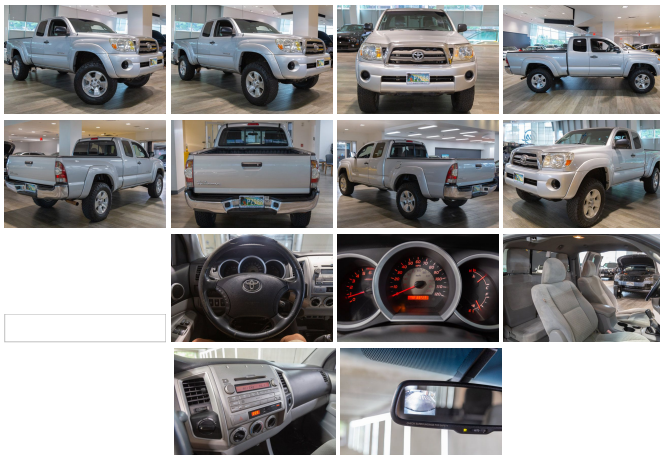

2009 Toyota Tacoma 4WD Manual Access Cab SR5

View this car on our website at autosourcehawaii.com/7286423/ebrochure

Our Price **\$19,995**

Retail Value **\$21,995**

Specifications:

Year:	2009
VIN:	5TEUX42N69Z643883
Make:	Toyota
Stock:	M243397A
Model/Trim:	Tacoma 4WD Manual Access Cab SR5
Condition:	Pre-Owned
Body:	Pickup Truck
Exterior:	Silver
Engine:	2.7L I4 159hp 180ft. lbs.
Interior:	Gray Cloth
Transmission:	5-Speed Manual w/Overdrive
Mileage:	307,657
Drivetrain:	4 Wheel Drive
Economy:	City 17 / Highway 22

Behold the epitome of durability and reliability, the 2009 Toyota Tacoma Base, cloaked in a sleek silver exterior that exudes a sense of sophistication and strength. This mid-size pickup isn't just a vehicle; it's a trusted companion for those who demand excellence in every aspect of their drive.

At the heart of this beast lies a robust 2.7L I4 engine, churning out 159 horsepower and 180 ft. lbs. of torque. Paired with a tactile 5-Speed Manual transmission with Overdrive, this truck delivers a driving experience that's both engaging and economical. It's a powertrain that has been engineered to conquer the urban jungle and the untamed wilderness with equal poise.

This 2009 Toyota Tacoma Base isn't just a truck; it's a statement. It's a vehicle for those who understand that true value is found in performance, versatility, and dependability. Don't miss the opportunity to own a piece of Toyota's legendary truck heritage. Come and experience the Tacoma's blend of power, convenience, and accolades for yourself. Drive away not just with a vehicle, but with a partner that's ready for whatever life throws your way. Your silver bullet of productivity and adventure awaits!