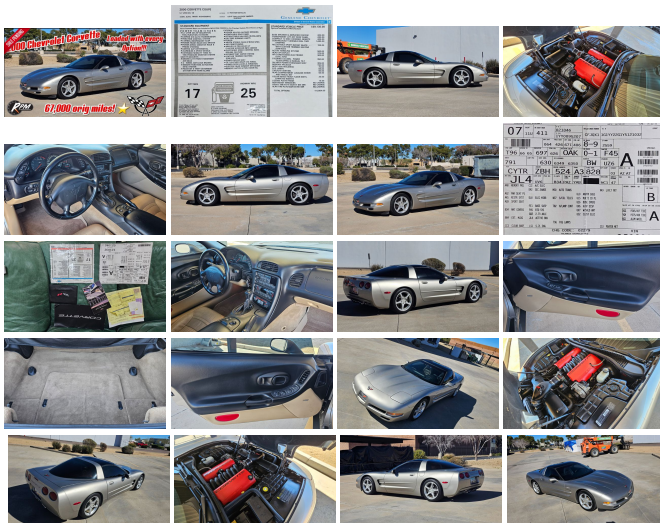

2000 Chevrolet Corvette TARGA TOP

View this car on our website at rpmotorcars.com/7286371/ebrochure

SALE PRICED **\$15,900**

Specifications:

Year:	2000
VIN:	1G1YY22G1Y5121032
Make:	Chevrolet
Stock:	2000VETTE
Model/Trim:	Corvette TARGA TOP
Condition:	Pre-Owned
Body:	Coupe
Exterior:	[11U] Light Pewter Metallic
Engine:	5.7L V8 345hp 350ft. lbs.
Interior:	Light Oak Leather
Transmission:	4-Speed Automatic
Mileage:	67,600
Drivetrain:	Rear Wheel Drive
Economy:	City 15 / Highway 23

[Click here for video presentation](#)

2000 Chevrolet Corvette Glass roof, Lt Pewter over Lt Oak leather interior, 5.7 LS1, Auto, ps, 4 wheel disc, 67,600 orig miles, loaded with every option, adjustable ride control, dual pwr sport seats, dual zone climate control, glass roof, CD hanger, tilt with telescopic +more! All original paperwork, window sticker, books, build sheet receipts ect. New Michelin Pilot tires, just serviced, drives like new car, no paint work, clean Carfax and Autocheck, don't be afraid pick up the phone make the call it's that easy 623 764 5897 Joe Phoenix AZ \$15,900 Financing Available for qualified buyers, TRADES WELCOMED, CALL FOR DETAILS

Installed Options

Interior

- Front air conditioning- Steering wheel trim: leather- Center console- Cruise control
- Multi-function remote: keyless entry- Power steering- Clock
- Driver seat power adjustments- Front seat type: bucket - Upholstery: leather

Exterior

- Daytime running lights- Exterior entry lights: approach lamps
- Side mirror adjustments: power- Side mirrors: heated- Removable roof: targa top
- Wheels: aluminum alloy- Power windows- Tinted glass- Window defogger: rear