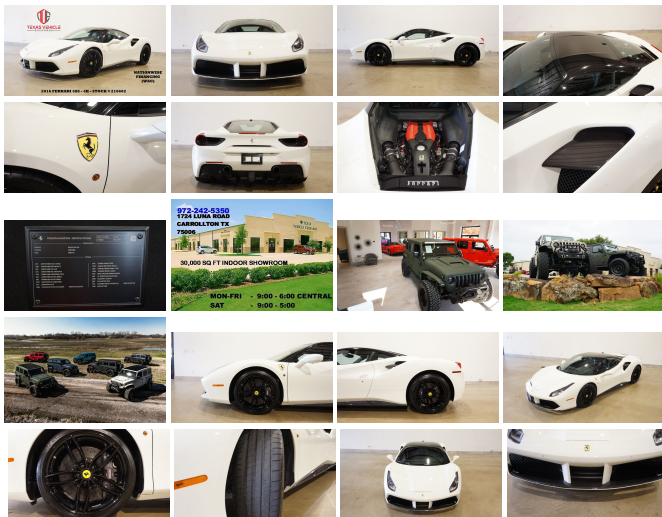

2016 Ferrari 488 GTB Coupe F. LIFT,CARBON FIBER,NAV,HTD LTH,BLK 20'S,4K

View this car on our website at tveauto.com/7286290/ebrochure

Our Price **\$237,900**

Specifications:

Year:	2016
VIN:	ZFF79ALA7G0216602
Make:	Ferrari
Stock:	216602
Model/Trim:	488 GTB Coupe F. LIFT,CARBON FIBER,NAV,HTD LTH,BLK 20'S,4K
Condition:	Pre-Owned
Body:	Coupe
Exterior:	[BIA] Bianco Avus
Engine:	3.9L Twin Turbo V8 660hp 561ft. lbs.
Interior:	Nero Leather
Transmission:	7-Speed Double Clutch
Mileage:	4,110
Drivetrain:	Rear Wheel Drive
Economy:	City 15 / Highway 22

NATION WIDE FINANCING

SUBMIT CREDIT APP WWW.TVEAUTO.COM

OR CALL 972-242-5350

2016 FERRARI 488 GTB COUPE, 3.9L TWIN TURBO V8 ENGINE, 7 SPEED DOUBLE CLUTCH TRANSMISSION, ONLY 4,110 MILES, BIANCO AVUS W/NERO LEATHER INTERIOR, CARFAX REPORTS 3 OWNERS NO ACCIDENTS, APPEARS TO BE A NON-SMOKER, PUSH BUTTON START, FRONT SUSPENSION LIFTER, FRONT & REAR PARK DISTANCE SENSORS, NAVIGATION, POWER WINDOWS, POWER DOOR LOCKS, POWER FOLDING HEATED MIRRORS, POWER TILT/TELESCOPE STEERING WHEEL, CRUISE CONTROL, PADDLE

2016 Ferrari 488 GTB Coupe F. LIFT,CARBON FIBER,NAV,HTD LTH,BLK 20'S,4K

Texas Vehicle Exchange - 972-242-5350 - View this car on our website at tveauto.com/7286290/ebrochure

Vehicle History Report : as Of 05/03/2024

Snapshot

2016 FERRARI 488 GTB

No accidents or damage reported to CARFAX

3 Service history records

4 Previous owners

Types of owners: Corporate, Personal

Last owned in Montana

1,583 Last reported odometer reading