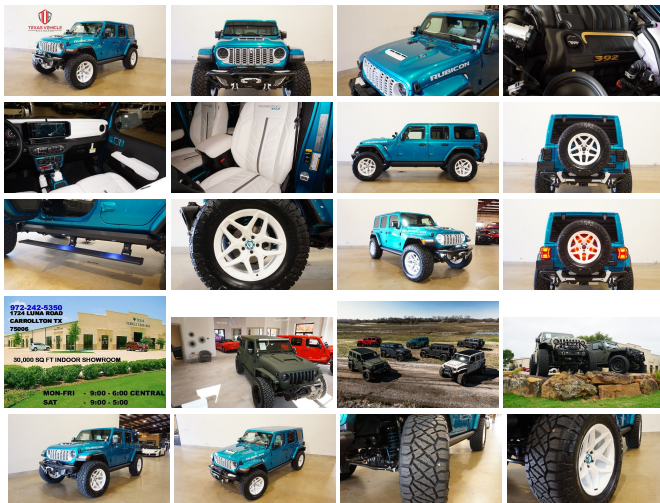

2024 Jeep Wrangler Rubicon 392 4X4 HARD TOP,BUMPERS,LED'S,FUEL WHLS

View this car on our website at tveauto.com/7286289/ebrochure

Our Price **\$140,900**

Specifications:

Year:	2024
VIN:	1C4RJXSJ7RW201715
Make:	Jeep
Stock:	201715
Model/Trim:	Wrangler Rubicon 392 4X4 HARD TOP,BUMPERS,LED'S,FUEL WHLS
Condition:	Pre-Owned
Body:	SUV
Exterior:	[PPT] Bikini Pearl Coat
Engine:	HEMI 6.4L V8 470hp 470ft. lbs.
Interior:	White Leather
Transmission:	8-Speed Shifttable Automatic
Mileage:	110
Drivetrain:	4 Wheel Drive
Economy:	City 13 / Highway 16

NATION WIDE FINANCING

SUBMIT CREDIT APP [WWW.TVEAUTO.COM](https://www.tveauto.com)

OR CALL 972-242-5350

"BIKINI PEARL COAT EDITION"

CUSTOM BUILT 2024 JEEP WRANGLER JL
UNLIMITED RUBICON 4X4 WITH 27X
PACKAGE

Snapshot

2024 JEEP WRANGLER RUBICON 392

No accidents or damage reported to CARFAX

Well maintained vehicle

CARFAX 1-Owner vehicle

Personal vehicle

Last owned in Texas

10 Last reported odometer reading

Option Packages

Factory Installed Packages

Bikini Pearl Coat Paint	\$895
-------------------------	-------

Quick Order Package 27X
Includes vehicle with standard equipment, 6.4L V8 HEMI engine, and 8-speed automatic transmission.