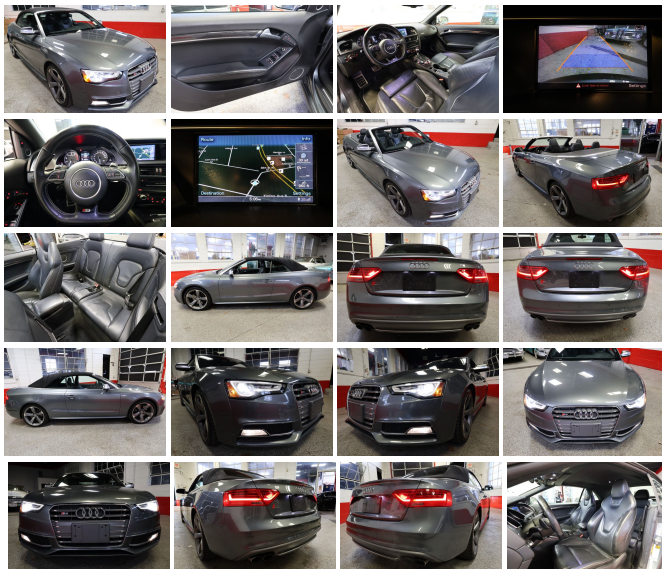

# 2015 Audi S5, 3.0T QUATTRO CONVERTIBLE STUNNING, NEW PIRELLI TIRES!

View this car on our website at [automotion.autorevo.com/7286280/ebrochure](http://automotion.autorevo.com/7286280/ebrochure)

Our Price **\$19,995**

## Specifications:

<b>Year:</b>	2015
<b>VIN:</b>	WAUCGAFH5FN005974
<b>Make:</b>	Audi S5, 3.0T QUATTRO CONVERTIBLE
<b>Stock:</b>	am245974
<b>Model/Trim:</b>	STUNNING, NEW PIRELLI TIRES!
<b>Condition:</b>	Pre-Owned
<b>Body:</b>	Convertible
<b>Exterior:</b>	[0C] Monsoon Gray Metallic
<b>Engine:</b>	3.0L Supercharged V6 333hp 325ft. lbs.
<b>Interior:</b>	Black
<b>Transmission:</b>	7-Speed Double Clutch
<b>Mileage:</b>	85,429
<b>Drivetrain:</b>	All Wheel Drive
<b>Economy:</b>	City 18 / Highway 26

WE OFFER EASY FINANCING OPTIONS, AND TRADE INS ARE WELCOMED. OUR SALES CLIENTS ENJOY HUGE DISCOUNTS ON MAINTENANCE IN OUR SHOP. SAVE THOUSANDS, JOIN THE AUTOMOTION FAMILY TODAY!~

2015 Audi S5, 3.0T QUATTRO CONVERTIBLE STUNNING, NEW PIRELLI TIRES!