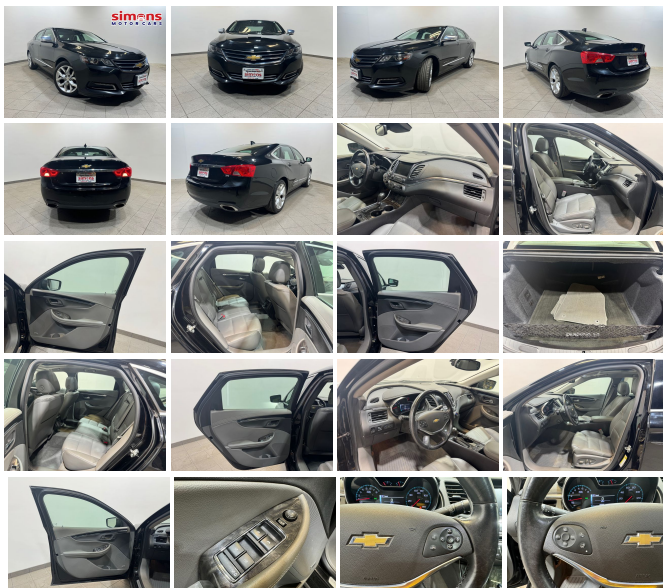

2015 Chevrolet Impala LTZ

View this car on our website at inventory.simonsmotorcars.com/7286068/ebrochure

Our Price **\$13,995**

Specifications:

Year:	2015
VIN:	2G1155SL5F9144483
Make:	Chevrolet
Stock:	12987
Model/Trim:	Impala LTZ
Condition:	Pre-Owned
Body:	Sedan
Exterior:	BLACK
Engine:	Ecotec 2.5L I4 196hp 186ft. lbs.
Interior:	Gray
Transmission:	6-Speed Shifttable Automatic
Mileage:	107,528
Drivetrain:	Front Wheel Drive
Economy:	City 22 / Highway 31

****Step into Sophistication with the 2015 Chevrolet Impala LTZ - A True Gem on the Road****

Elegance and power converge in the stunning 2015 Chevrolet Impala LTZ, a vehicle that not only boasts an impressive array of awards but also offers an exceptional driving experience. With a mileage of 107,528 miles, this Impala is just hitting its stride, ready to deliver many more miles of reliable and exhilarating performance.

****Exterior Brilliance****

Cloaked in a timeless black exterior, this Impala LTZ exudes a magnetic presence that captivates from the first glance. Its sleek lines and bold stance promise a ride that is as commanding as it is graceful, ensuring that you will turn heads wherever your journey takes you.

****Interior Comfort and Style****

Step inside, and you'll be greeted by a spacious and inviting gray interior that offers an unknown level of luxury and sophistication. The meticulous design harmonizes with cutting-edge technology to create an environment that is both comfortable and connected, making every drive an experience to look forward to.