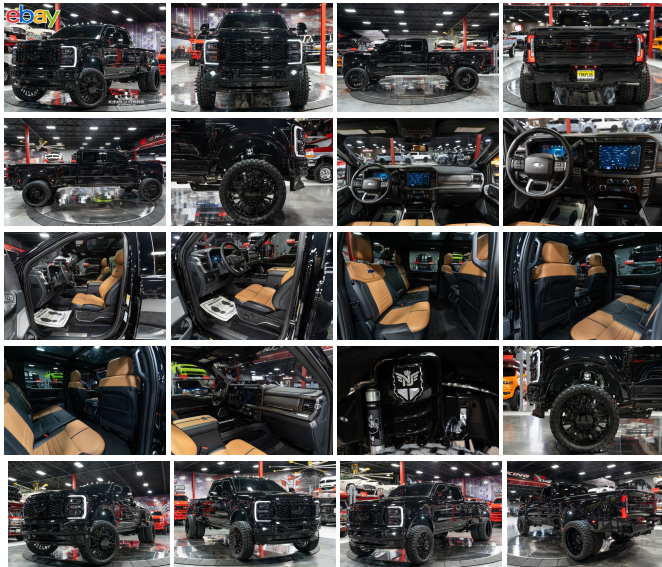

# 2023 FORD F450 PLATINUM 4X4 DIESEL FULLY PAINT MATCHED ROCK LIGHTS CUSTOM 4" WICKED LIFT KIT 26" JTX'S 37" M/T'S TINT LIFTED

**Zach Polsky 856-693-3181**

View this car on our website at [njtruckking.com/7286004/ebrochure](https://njtruckking.com/7286004/ebrochure)

## Specifications:

<b>Year:</b>	2023
<b>VIN:</b>	1FT8W4DM4PED13670
<b>Make:</b>	FORD F450 PLATINUM 4X4 DIESEL
<b>Model/Trim:</b>	FULLY PAINT MATCHED ROCK LIGHTS CUSTOM 4" WICKED LIFT KIT 26" JTX'S 37" M/T'S TINT LIFTED
<b>Condition:</b>	Pre-Owned
<b>Body:</b>	Pickup Truck
<b>Exterior:</b>	Black
<b>Engine:</b>	Power Stroke 6.7L Biodiesel Turbo V8 500hp 1200ft. lbs.
<b>Interior:</b>	Brown Leather
<b>Transmission:</b>	10-Speed Shiftable Automatic
<b>Mileage:</b>	423
<b>Drivetrain:</b>	4 Wheel Drive

**BRAND NEW!!**

**WOW!!**

2023 FORD F450 PLATINUM 4X4  
6.7L POWERSTROKE TURBO DIESEL  
LOADED UP  
COMPLETE PAINT MATCH EXTERIOR  
CHROME DELETE  
CUSTOM EMBLEMS  
CUSTOM LIGHTING  
ROCK LIGHTS  
YDEI TINT