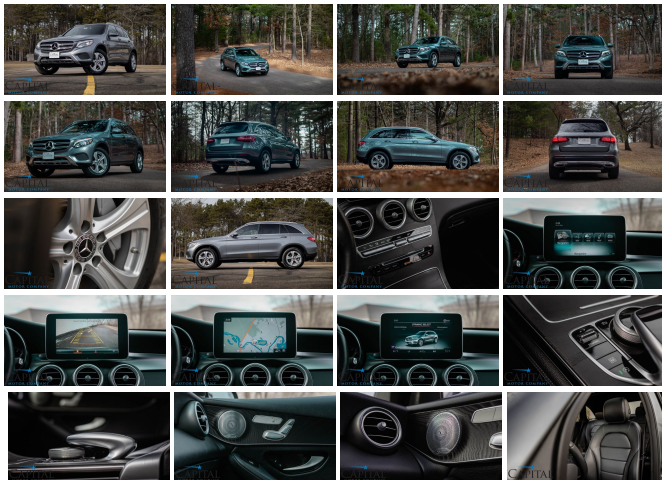

2017 Mercedes-Benz GLC 300 4MATIC All-Wheel Drive Luxury SUV w/Nav, Backup Cam, Heated Seats & Premium Audio

View this car on our website at capitalmotorcompany.com/7285920/ebrochure

Your Price **\$21,950**

Retail Value ~~\$22,427~~

Specifications:

| | |
|----------------------|---|
| Year: | 2017 |
| VIN: | WDC0G4KB9HV005921 |
| Make: | Mercedes-Benz |
| Stock: | 6089 |
| Model/Trim: | GLC 300 4MATIC All-Wheel Drive Luxury SUV w/Nav, Backup Cam, Heated Seats & Premium Audio |
| Condition: | Pre-Owned |
| Body: | SUV |
| Exterior: | [992] Selenite Grey Metallic |
| Engine: | 2.0-Liter 4-Cylinder Turbo |
| Interior: | Black Leatherette |
| Transmission: | 9-Speed Automatic |
| Mileage: | 53,553 |
| Drivetrain: | All Wheel Drive |
| Economy: | City 21 / Highway 28 |

We have for sale a stunning, low mileage 2017 Mercedes-Benz GLC300 4MATIC All-Wheel Drive Luxury SUV that is a pleasure to drive and has a lot to offer! This GLC has a beautiful Selenite Grey Metallic Paint with the 18-Inch 5-Spoke Alloy Wheels that give the car an incredible stance and an exceptional interior! As you can see from the photos, this GLC has been very well cared for. We know that if you like how it looks in the pictures you will fall in love when you come to drive it.

Exterior

- Exhaust: dual tip- Front bumper color: body-color- Grille color: black with chrome accents
- Mirror color: body-color- Daytime running lights: LED- Exterior entry lights: puddle lamps
- Taillights: LED- Side mirror adjustments: power- Side mirrors: driver side auto-dimming
- Roof rails: chrome- Run flat tires- Tire Pressure Monitoring System
- Wheels: aluminum alloy- Front wipers: rain sensing- Power windows- Rear privacy glass
- Rear wiper: intermittent- Window defogger: rear