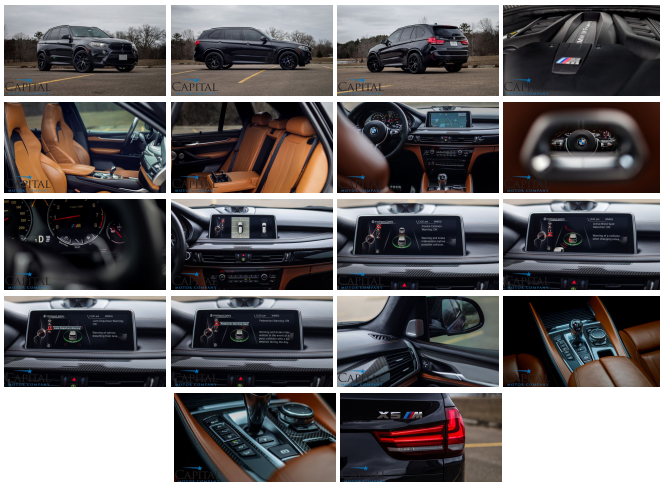

# 2016 BMW X5M AWD Performance Luxury SUV w/567HP V8, Executive Package, Panoramic Roof and 21" Wheels

View this car on our website at [capitalmotorcompany.com/7285898/ebrochure](http://capitalmotorcompany.com/7285898/ebrochure)

We have for sale an amazing 2016 BMW X5M All-Wheel Drive Executive-Performance SUV that is an absolute blast to drive and offers an incredible combination of luxury, performance and technology! It has a gorgeous Black Sapphire paint with tinted windows all around, Blacked Out 21-Inch Y-Spoke Wheels and the phenomenal Aragon Brown Merino Leather Interior that looks amazing! This X5M is like the tale of two SUVs with its ability to present a smooth, executive-level luxury SUV for when you have take your Nana to early-bird dinner at 4:00PM and run the streets by 7:00PM! There's no doubt, that if you like how it looks in the photos, you will fall in love when you come to drive it.

- 21-Inch Y-Spoke Gloss Black Alloy Wheels
- 360° Rear-View Camera System with Park Distance Control Sensors
- Executive Package
  - Adaptive Full LED Head Lights
  - Automatic High Beams
  - Soft-Close Power Doors
  - Head-Up Display
  - Rear Side Window Sun Shades
- Driver Assistance Plus Package
  - Active Blind Spot Detection
  - Active Driving Assistant
  - Side and Top-View Camera Displays
  - Speed Limit Display In Head-Up Display
- Heated Steering Wheel
- Heated Front Seats
- Heated Rear Seats
- Bang & Olufsen Premium Surround Sound Audio System
  - Built-In Music Storage Hard Drive
  - Bluetooth Streaming Audio Connection
  - SiriusXM Satellite Radio Ready
  - Aux/USB Audio Input
  - AM/FM/CD Audio
- Twin-Panoramic Moonroof with Sun Shade
- Multi-Zone Automatic Climate Controls
- Split-Fold Rear Seats
- Power Split-Opening Rear Hatch