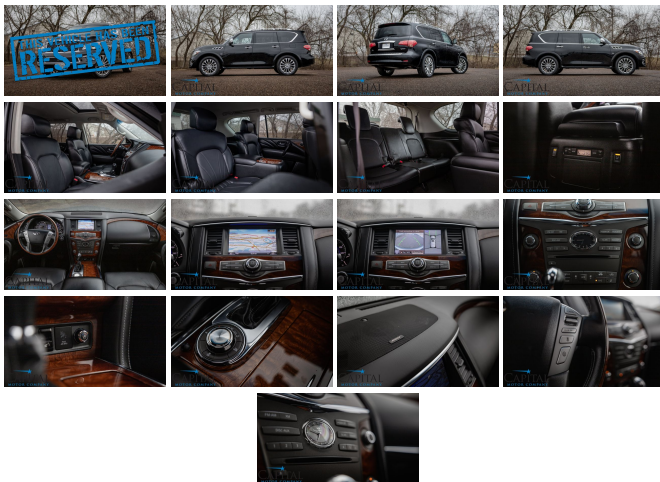

2017 INFINITI QX80 AWD Luxury V8 SUV w/3rd Row Seats, Theater Pkg, Adaptive Cruise, 22" Wheels & Tow Pkg

View this car on our website at capitalmotorcompany.com/7285856/ebrochure

Your Price **\$19,950**

We have for sale a gorgeous 2017 Infiniti QX80 All-Wheel Drive Luxury SUV with 3rd Row Seating that has so much to offer and looks absolutely amazing! It has a beautiful Black Obsidian exterior with 22-Inch Forged 14-Spoke Wheels that give this SUV an incredible stance! If you're looking for a 3rd Row SUV that is loaded with luxury options and actually gives you enough room to comfortably seat 7-passengers then this QX80 is the perfect choice. We know that if you like how it looks in the pictures you will fall in love when you come to drive it!

- Infiniti All-Mode All-Wheel Drive System
 - Driver Selectable Settings of: Auto, 4-HIGH and 4-LOW
- 400-Horsepower 5.6-Liter V8 Engine and an 7-Speed Automatic Transmission with Adaptive Shift Control and Manual-Shift Mode
- 22-Inch Forged Hyper Silver 14-Spoke Alloy Wheels
- Deluxe Technology Package
 - Climate Controlled Front Seats (Heated and Cooled)
 - Heated Steering Wheel
 - Heated 2nd Row Seats
 - 15-Speaker BOSE Cabin Surround Sound

Theater Package

Includes dual 7-inch color monitors for multimedia video playback, two wireless headphones, wireless remote control, auxiliary audio/video input jacks, 120V power outlet located in the rear of the first-row center console, heated outboard second-row seats, and remote tip-up second-row seats for easy third-row entry/exit. **\$2,400**