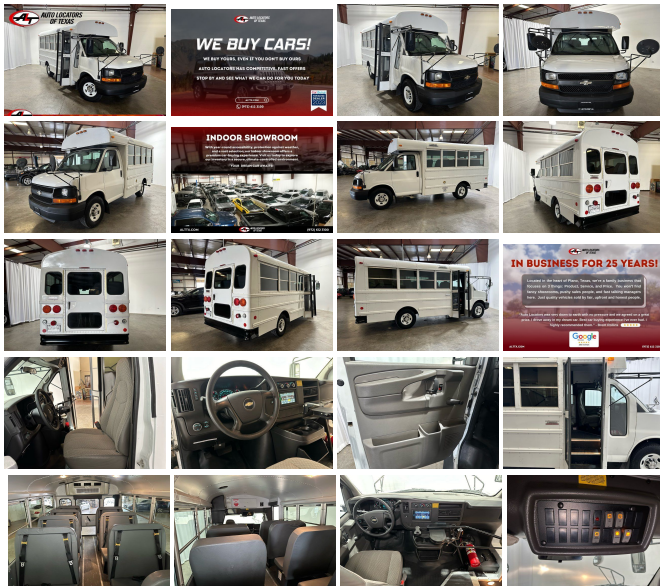

# 2009 Chevrolet Express 3500

View this car on our website at [consignmyvehicle.com/7285814/ebrochure](http://consignmyvehicle.com/7285814/ebrochure)

Our Price **\$19,783**

## Specifications:

<b>Year:</b>	2009
<b>VIN:</b>	1GBHG31C791116221
<b>Make:</b>	Chevrolet
<b>Stock:</b>	4503
<b>Model/Trim:</b>	Express 3500
<b>Condition:</b>	Pre-Owned
<b>Exterior:</b>	White
<b>Engine:</b>	GM Vortec 4800 4.8L V8 279hp 294ft. lbs.
<b>Interior:</b>	Gray Leather
<b>Mileage:</b>	30,337
<b>Drivetrain:</b>	Rear Wheel Drive

2009 CHEVROLET 3500 12 PASSENGER BUS Financing Available 3 AVAILABLE ONLY 30,297 MILES! APPLE CAR PLAY SHOULDER SEAT BELTS White Exterior Gray Leather Interior DUAL REAR AC Cruise Control External Temperature Automatic Transmission Well Maintained VERY CLEAN Professionally Detailed And Much More!! LOW LOW MILES OTHERS AVAILABLE \*\*\* After 25 years in business, we've streamlined the buying process to be completely hassle and stress free. Why wait? We can have you in and out in as little as 45 minutes from the time you step into the dealership to the time you drive away in your new vehicle. Our customers' great reviews have a common theme, great prices, quality vehicles and an efficient no hassle environment. Just look on Yelp and Google to read what our 10,000 plus happy customers are saying about Auto Locators of Texas! We pride ourselves on our friendly, no-pressure approach to selling vehicles. We offer a wide selection of the highest quality used cars, trucks, and SUV's. Our finance department works hard to find every customer the best deal. Trade-ins are always welcome so we can answer your question of 'what is my trade worth'. We offer a wide variety of services from detailing, ding repair, body shop, service, and extended service contracts. Please take a look at our website at <https://www.alttx.com>. We hope to see you soon! WE HOPE TO SEE YOU SOON!