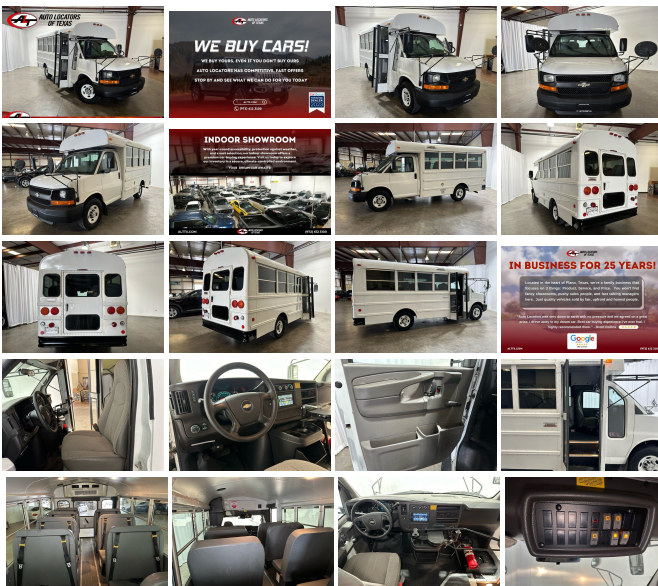

2009 Chevrolet Express 3500 SCHOOL BUS

View this car on our website at alttx.com/7285778/ebrochure

Our Price **\$19,783**

Retail Value ~~\$22,310~~

Specifications:

Year:	2009
VIN:	1GBHG31C791116221
Make:	Chevrolet
Stock:	4503
Model/Trim:	Express 3500 SCHOOL BUS
Condition:	Pre-Owned
Body:	Minivan/Van
Exterior:	White
Engine:	GM Vortec 4800 4.8L V8 279hp 294ft. lbs.
Interior:	Gray Leather
Transmission:	AUTOMATIC
Mileage:	30,337
Drivetrain:	Rear Wheel Drive

2009 CHEVROLET 3500 12 PASSENGER BUS

[Financing Available](#)

3 AVAILABLE

ONLY 30,297 MILES!

APPLE CAR PLAY

SHOULDER SEAT BELTS

White Exterior

Gray Leather Interior

DUAL REAR AC

Cruise Control

External Temperature

Automatic Transmission

Well Maintained

VERY CLEAN

Professionally Detailed

And Much More!!

LOW LOW MILES
OTHERS AVAILABLE

After 25 years in business, we've streamlined the buying process to be completely hassle and stress free. Why wait? We can have you in and out in as little as 45 minutes from the time you step into the dealership to the time you drive away in your new vehicle. Our customers' great reviews have a common theme, great prices, quality vehicles and an efficient no hassle environment. Just look on Yelp and Google to read what our 10,000 plus happy customers are saying about Auto Locators of Texas!