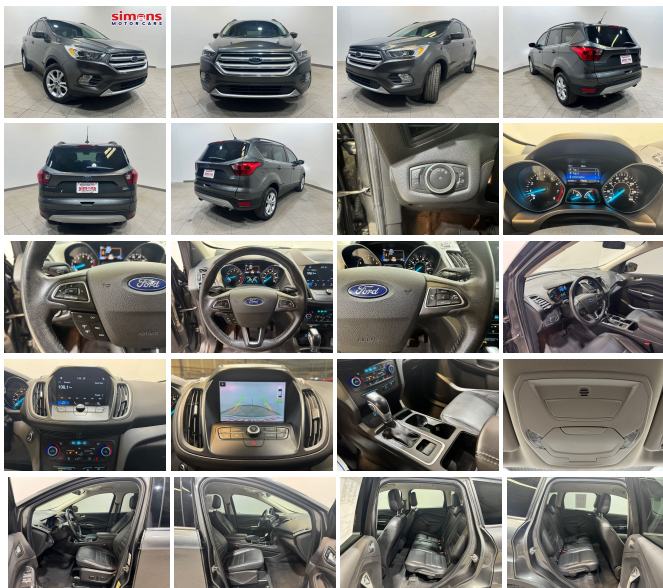

### Specifications:

<b>Year:</b>	2019
<b>VIN:</b>	1FMCU9HD5KUB01717
<b>Make:</b>	Ford
<b>Stock:</b>	12975F
<b>Model/Trim:</b>	Escape SEL
<b>Condition:</b>	Pre-Owned
<b>Body:</b>	SUV
<b>Exterior:</b>	GRAY
<b>Engine:</b>	EcoBoost 1.5L Turbo I4 179hp 177ft. lbs.
<b>Interior:</b>	Black Leatherette
<b>Transmission:</b>	6-Speed Shiftable Automatic
<b>Mileage:</b>	62,455
<b>Drivetrain:</b>	4 Wheel Drive
<b>Economy:</b>	City 22 / Highway 28

**\*\*Experience the Thrill of Adventure with the 2019 Ford Escape SEL\*\***

Step into a world where elegance meets efficiency, where every drive is an opportunity to revel in the sheer joy of the open road. Introducing the 2019 Ford Escape SEL, a vehicle that doesn't just meet expectations – it soars above them. With a mere 62,455 miles on the odometer, this stunning gray masterpiece is primed and ready to inject excitement into your daily commute.

From the moment you lay eyes on its sleek, gray exterior, the Escape SEL captures your imagination. Its design is a harmonious blend of form and function, with clean lines that convey motion even when it's parked. The allure of the road has never been so irresistible.

Imagine yourself embarking on an impromptu weekend getaway, the spacious cargo area packed with all your essentials. Or picture the ease of your daily errands, the smooth ride turning mundane tasks into moments of pleasure. The 2019 Ford Escape SEL isn't just a vehicle – it's a lifestyle, a statement, a promise of adventure.