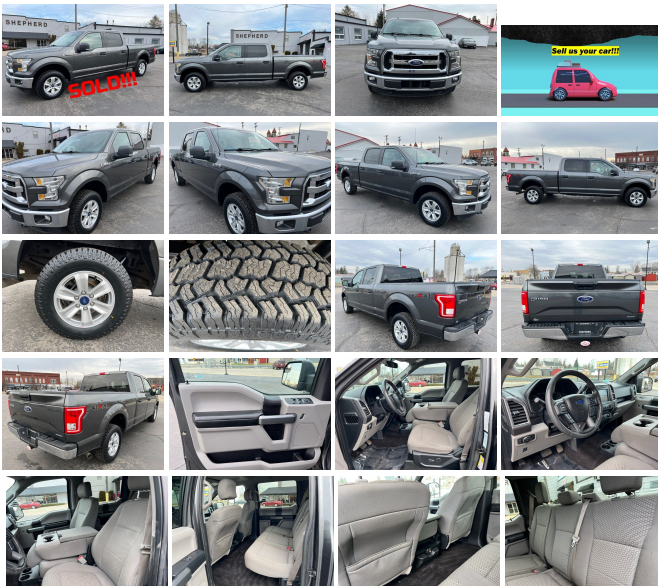

### Specifications:

<b>Year:</b>	2016
<b>VIN:</b>	1FTFW1EF5GFD04881
<b>Make:</b>	Ford
<b>Stock:</b>	30610
<b>Model/Trim:</b>	F-150 XLT
<b>Condition:</b>	Pre-Owned
<b>Body:</b>	Pickup Truck
<b>Exterior:</b>	Gray
<b>Engine:</b>	5.0L Flex Fuel V8 385hp 387ft. lbs.
<b>Interior:</b>	Medium Earth Gray Cloth
<b>Transmission:</b>	6-Speed Shiftable Automatic
<b>Mileage:</b>	69,601
<b>Drivetrain:</b>	4 Wheel Drive
<b>Economy:</b>	City 11 / Highway 16

Clean CARFAX.

Gray 2016 Ford F-150 XLT 4WD 6-Speed Automatic Electronic 5.0L V8 FFV New Tires, New Brakes, 8-Way Power Driver's Seat, Extended Range 36 Gallon Fuel Tank, Power-Adjustable Pedals, Rear View Camera w/Dynamic Hitch Assist, Tailgate Step w/Tailgate Lift Assist.

Recent Arrival! Odometer is 53786 miles below market average!

Don't wait. Stop in today or call (586) 727-3885 to schedule a test drive. 77 years and going strong!!

2016 Ford F-150 XLT

Shepherd Sales & Service - (586) 727-3885 - View this car on our website at [shepherdllm.com/7285361/ebrochure](http://shepherdllm.com/7285361/ebrochure)