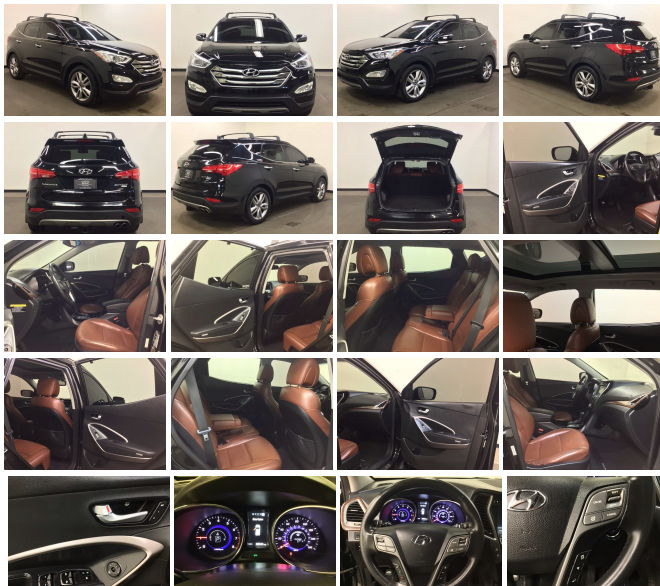

CARFAX One-Owner. Twilight Black 2015 Hyundai Santa Fe Sport 2.0L Turbo 2.0L Turbo FWD 6-Speed Automatic with Shiftronic 2.0L I4 DGI DOHC 16V Turbocharged

ABS brakes, Alloy wheels, Compass, Electronic Stability Control, Front dual zone A/C, Heated door mirrors, Heated front seats, Illuminated entry, Low tire pressure warning, Power Liftgate, Remote keyless entry, Traction control, 18" x 7.5" Aluminum Alloy Wheels, 4-Wheel Disc Brakes, 6 Speakers, Air Conditioning, AM/FM radio: SiriusXM, Auto-dimming Rear-View mirror, Automatic temperature control, Axle Ratio 3.51, Brake assist, Bumpers: body-color, CD player, Delay-off headlights, Driver door bin, Driver vanity mirror, Dual front impact airbags, Dual front side impact airbags, Emergency communication system: Blue Link, Exterior Parking Camera Rear, Four wheel independent suspension, Front anti-roll bar, Front Bucket Seats, Front Center Armrest, Front fog lights, Front reading lights, Fully automatic headlights, Garage door transmitter: HomeLink, Heated Multi-Adjustable Bucket Seats, Knee airbag, Leather Seating Surface, Occupant sensing airbag, Outside temperature display, Overhead airbag, Overhead console, Panic alarm, Passenger door bin, Passenger vanity mirror, Power door mirrors, Power driver seat, Power passenger seat, Power steering, Power windows, Radio: AM/FM/SiriusXM/CD/MP3 Audio System, Rear anti-roll bar, Rear seat center armrest, Rear window defroster, Rear window wiper, Roof rack: rails only, Security system, Speed control, Speed-sensing steering, Split folding rear seat, Spoiler, Steering wheel mounted audio controls, Tachometer, Telescoping steering wheel, Tilt steering wheel, Trip computer, Turn signal indicator mirrors, Variably intermittent wipers, ABS brakes, Alloy wheels, Compass, Electronic Stability Control, Front dual zone A/C, Heated door mirrors, Heated front seats, Illuminated entry, Low tire pressure warning, Power Liftgate, Remote keyless entry, Traction control.