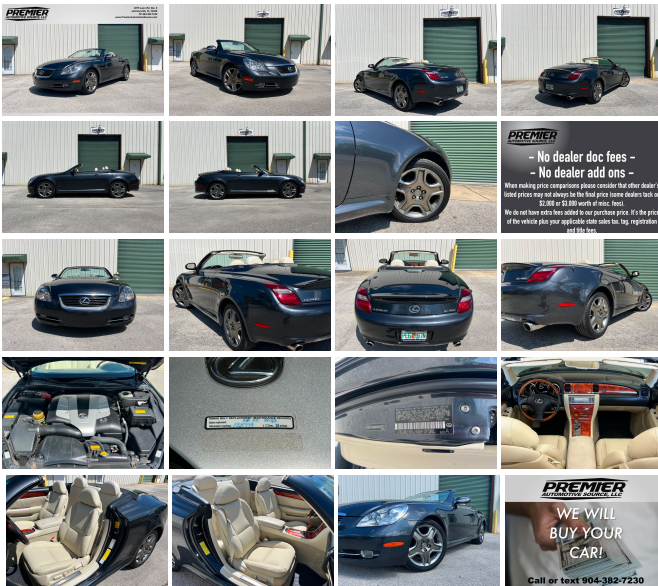

# 2006 Lexus SC 430 Base

View this car on our website at [premierautomotivesource.com/7285201/ebrochure](http://premierautomotivesource.com/7285201/ebrochure)

Our Price **\$0**

## Specifications:

<b>Year:</b>	2006
<b>VIN:</b>	JTHFN48Y869008217
<b>Make:</b>	Lexus
<b>Model/Trim:</b>	SC 430 Base
<b>Condition:</b>	Pre-Owned
<b>Body:</b>	Convertible
<b>Exterior:</b>	[1G0] Smoky Granite Mica
<b>Engine:</b>	4.3L V8 288hp 317ft. lbs.
<b>Interior:</b>	Ecru leather Leather
<b>Transmission:</b>	6-Speed Automatic w/Sequential Shift Mode
<b>Mileage:</b>	137,250
<b>Drivetrain:</b>	Rear Wheel Drive
<b>Economy:</b>	City 17 / Highway 23

## 2006 LEXUS SC430 CONVERTIBLE

- POWER RETRACTABLE HARD TOP -
- 4.3 V8 -
- AUTOMATIC TRANSMISSION -
- COLD A/C -
- HEATED SEATS -
- VERY CLEAN INSIDE & OUT -
- EXCELLENT SERVICE HISTORY -
- WE TAKE TRADES INS -
- WE SELL WORLD WIDE -
- NO DEALER DOC FEES, NO HIDDEN FEES!

- **CALL OR TEXT NOLAN @ 904-382-7230** -

- LIVE WALK AROUND VIDEO AVAILABLE -

2006 Lexus SC430 Convertible, Gray Metallic with Ecru leather interior, 4.3 V8, automatic transmission, power retractable hard top, Navigation, heated power seats, Cold A/C, Michelin tires with deep tread. This is a very clean car inside and out, well maintained and excellent service history. Sold with 2 keys, mats, service records, and owners manuals.