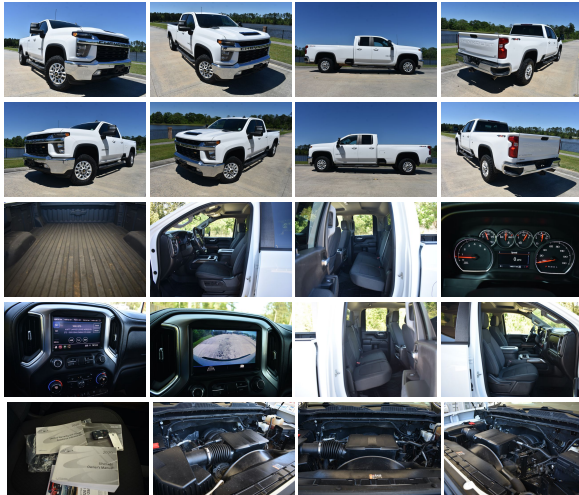

2020 Chevrolet Silverado 2500HD LT

View this car on our website at trucksinlouisiana.com/7285194/ebrochure

Our Price **\$29,500**

Retail Value **\$37,635**

Specifications:

Year:	2020
VIN:	1GC2YNE75LF189461
Make:	Chevrolet
Model/Trim:	Silverado 2500HD LT
Condition:	Pre-Owned
Body:	Pickup Truck
Exterior:	White
Engine:	6.6L V8 401hp 464ft. lbs.
Interior:	Gray Cloth
Transmission:	6-Speed Shiftable Automatic
Mileage:	139,933
Drivetrain:	4 Wheel Drive

FOUR WHEEL DRIVE

6.6L GAS V8

You are looking at a 2020 Chevrolet Silverado 2500HD Double Cab 4x4. It is powered with a 6.6L Gasoline V8 and automatic transmission. It is equipped with am/fm radio, power drivers seat, power windows, power locks, power mirrors, tilt, cruise, spray in bed liner, and receiver hitch. Also included is the owners manuals and one keyless remote.

The interior of this truck is in

good shape. The seats are in good shape. The floor is in good shape. Everything appears to function properly. It was not smoked in.

The exterior of this truck is in good shape. If you are a serious buyer please call us and we will give you a walk around to make sure it meets your expectations. The windshield is in good shape.

Mechanically this truck starts right up and runs great. The transmission shifts smooth. The a/c blows ice cold. The four wheel drive functions properly. The front end is tight and the tires are in good shape.