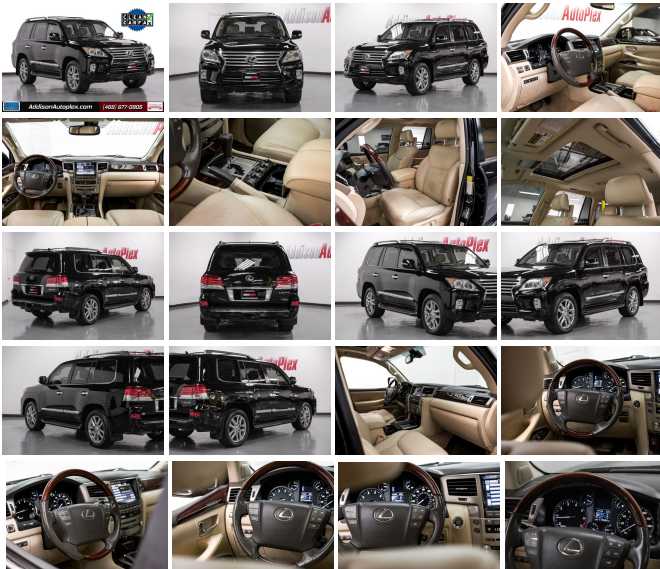

# 2015 Lexus LX 570 LUXURY AWD

View this car on our website at [addisonautoplex.com/7285158/ebrochure](http://addisonautoplex.com/7285158/ebrochure)

Sales Price **\$32,595**

## Specifications:

<b>Year:</b>	2015
<b>VIN:</b>	JTJHY7AX2F4171718
<b>Make:</b>	Lexus
<b>Stock:</b>	N6612
<b>Model/Trim:</b>	LX 570 LUXURY AWD
<b>Condition:</b>	Pre-Owned
<b>Body:</b>	SUV
<b>Exterior:</b>	[202] Black Onyx
<b>Engine:</b>	5.7L V8 383hp 403ft. lbs.
<b>Interior:</b>	Tan
<b>Transmission:</b>	6-Speed Shiftable Automatic
<b>Mileage:</b>	115,684
<b>Drivetrain:</b>	All Wheel Drive
<b>Economy:</b>	City 12 / Highway 17