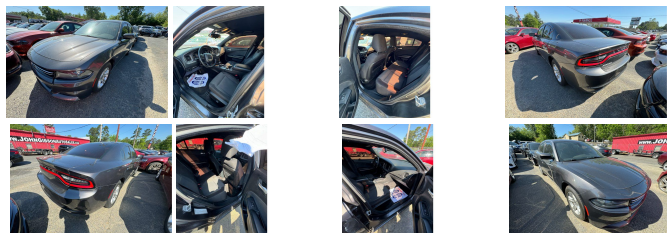

# 2015 Dodge Charger SE

View this car on our website at [johngibsonautosales.com/7285130/ebrochure](http://johngibsonautosales.com/7285130/ebrochure)

## Specifications:

**Year:** 2015  
**VIN:** 2C3CDXBGXFH794745  
**Make:** Dodge  
**Stock:** 4521R3  
**Model/Trim:** Charger SE  
**Condition:** Pre-Owned  
**Body:** Sedan  
**Exterior:** GRAY  
**Engine:** Pentastar 3.6L V6 292hp 260ft. lbs.  
**Interior:** N/A Cloth  
**Transmission:** 8-Speed Shifttable Automatic  
**Mileage:** 103,578  
**Drivetrain:** Rear Wheel Drive  
**Economy:** City 19 / Highway 31

### Exterior

- Exhaust: dual tip- Front bumper color: body-color- Mirror color: body-color
- Daytime running lights- Taillights: LED- Spare wheel type: steel
- Tire Pressure Monitoring System- Wheels: aluminum alloy
- Front wipers: variable intermittent- Laminated glass: acoustic
- Power windows: safety reverse- Window defogger: rear