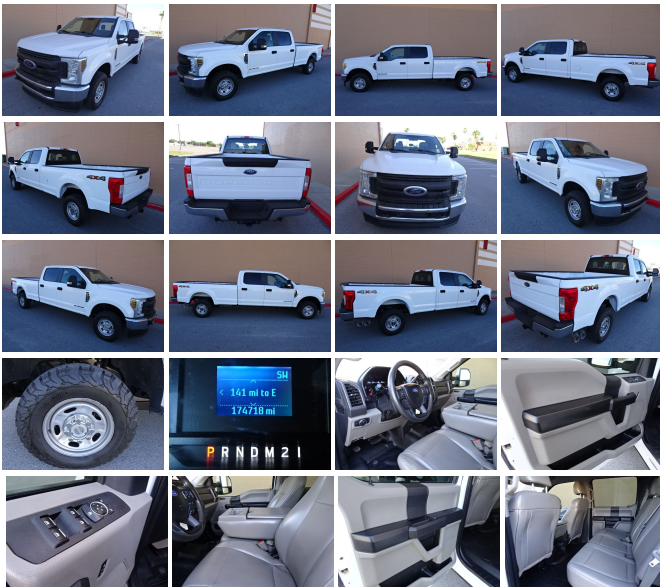

2019 Ford F-250 Super Duty XL

GABRIEL QUINTANILLA 3612320200

View this car on our website at discountmotorcompany.com/7284911/ebrochure

Internet Price **\$26,980**

Specifications:

Year:	2019
VIN:	1FT7W2BT0KEF52717
Make:	Ford
Stock:	F52717FS
Model/Trim:	F-250 Super Duty XL
Condition:	Pre-Owned
Body:	Pickup Truck
Exterior:	[Z1] Oxford White
Engine:	Power Stroke 6.7L Biodiesel Turbo V8 450hp 935ft. lbs.
Interior:	Gray Vinyl
Transmission:	6-Speed Shiftable Automatic
Mileage:	174,425
Drivetrain:	4 Wheel Drive

2019 Ford - F-250 Super Duty 4X4 - XL Pkg. - Crew Cab - 6.7L V8 Power Stroke Diesel Engine - Automatic Transmission - Nice Truck - 174,425 Miles.

2019 Ford F-250 Super Duty 4x4 XL Package Crew Cab LWB (6.7L 8cyl) with Oxford White Exterior, Premium Grey Vinyl Interior. XL Package, 6.7L V8 Power Stroke Engine, Automatic Transmission, PWR Pkg, AM/FM Audio System, Tilt, Cruise Control, Tow Package, Electric Brake Controller and more!

Vehicle History Report : as Of 05/02/2024

Snapshot

2019 FORD F-250 SUPER DUTY XL

Accident reported: very minor damage

MINOR MODERATE SEVERE

33 Service history records

At least 1 open recall

CARFAX 1-Owner vehicle

Our Location :

2019 Ford F-250 Super Duty XL

Discount Motor Company - 3612320200 - View this car on our website at discountmotorcompany.com/7284911/ebrochure

Installed Options

Interior

- Air filtration- Front air conditioning- Power outlet(s): 12V front- Power steering
- Steering wheel: tilt and telescopic- Clock- Digital odometer- External temperature display
- Powertrain hour meter- Front seat type: 40-20-40 split bench - Rear seat folding: folds up
- Rear seat type: 60-40 split bench