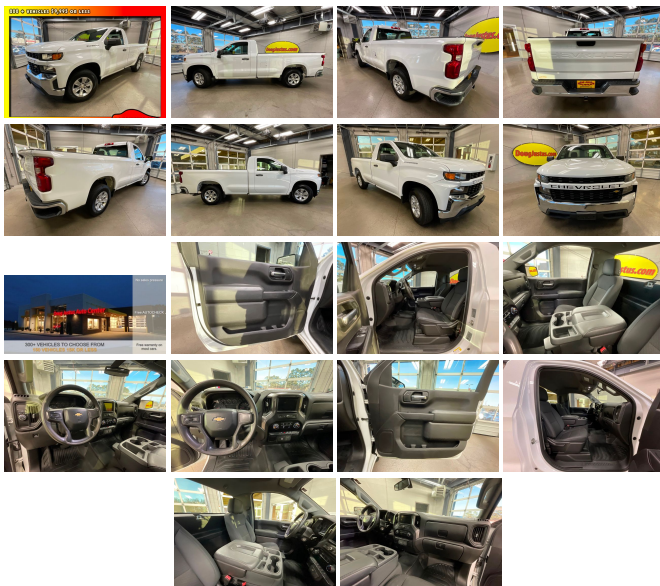

2019 Chevrolet Silverado 1500 Work Truck

View this car on our website at dougjustus.com/7284802/ebrochure

Our Price **\$14,995**

Specifications:

Year:	2019
VIN:	3GCNWAEF5KG272288
Make:	Chevrolet
Stock:	C72288
Model/Trim:	Silverado 1500 Work Truck
Condition:	Pre-Owned
Body:	Pickup Truck
Exterior:	WHITE
Engine:	EcoTec3 5.3L V8 355hp 383ft. lbs.
Interior:	Black Cloth
Transmission:	6-Speed Shifttable Automatic w/Overdrive
Mileage:	146,906
Drivetrain:	Rear Wheel Drive
Economy:	City 15 / Highway 21

Free 30-Days or 1000 miles limited Powertrain Warranty. Visit our website for more details.

2019 Chevrolet Silverado 1500 Work Truck gets up to 21 mpg highway. This automatic, rear wheel drive, regular cab, long bed pickup truck comes equipped with a 5.3L, V8 engine, power windows, power locks, cruise control, cloth seats, alloy wheels, bluetooth and more.

Visit: dougjustus.com

Call: 865-281-1540

Text: 865-214-0010

Thank you and we look forward to seeing you!

Vehicle History Report : as Of 05/18/2024

CARFAX

Snapshot

2019 CHEVROLET SILVERADO 1500 WORK TRUCK

2019 Chevrolet Silverado 1500 Work Truck

Doug Justus Auto Center Inc - (865)281-1540 - View this car on our website at dougjustus.com/7284802/ebrochure

Installed Options

Interior

- Air filtration- Front air conditioning- Capless fuel filler system- Power outlet(s): 12V front
- Power steering- Sun visors- Clock- Digital odometer- External temperature display
- Multi-function display- Powertrain hour meter- Trip odometer
- Front seat type: 40-20-40 split bench