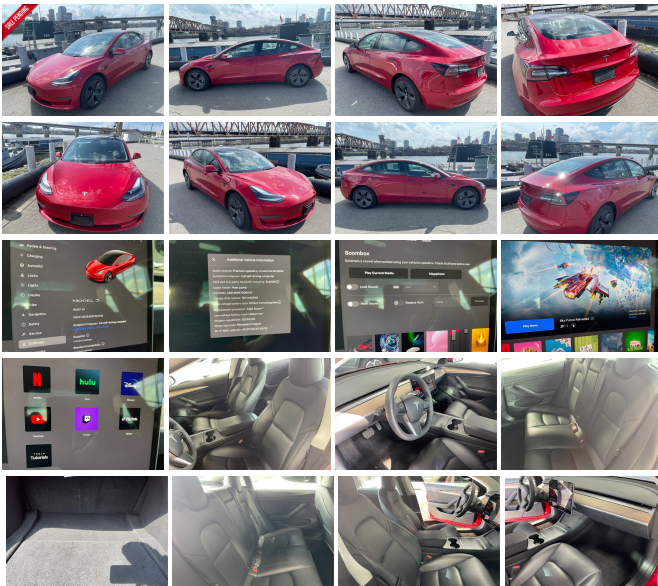

Specifications:

Year:	2023
VIN:	5YJ3E1EA9PF457312
Make:	Tesla
Stock:	10291
Model/Trim:	Model 3 Base
Condition:	Pre-Owned
Body:	Sedan
Exterior:	RED
Engine:	Electric 271hp 310ft. lbs.
Interior:	Black Leatherette
Transmission:	1-Speed Direct-Drive Automatic
Mileage:	15,570
Drivetrain:	Rear Wheel Drive
Economy:	City 138 / Highway 126

2023 Tesla Model 3

Base - EPA Est Range 272 Miles

Standard Autopilot

Premium Speakers

CCS Adapter Enabled - For use at Non Tesla Superchargers with Separate Adapter

Heat Pump - Better Performance in Cold Weather

AMD Ryzen Processor

Clean Title and History

Shipping and Financing Availbale

Extended Warranty Available

Call or Message Evolve Auto to Set Your Viewing/Test Driving Appointment