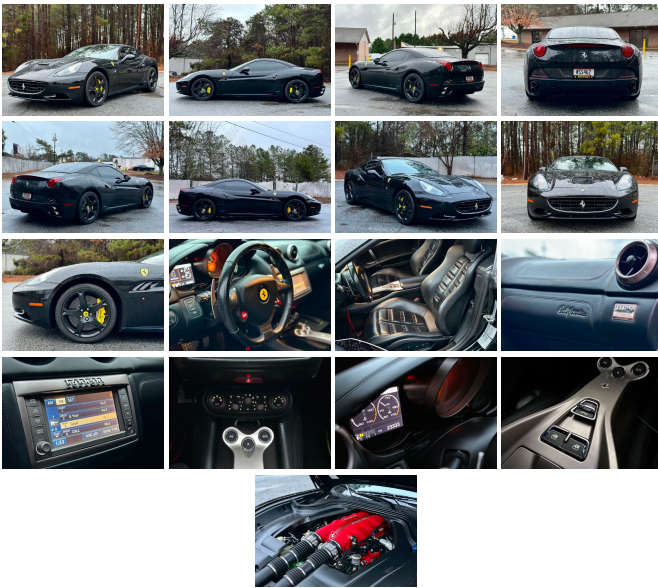

2010 Ferrari California Base

View this car on our website at zamsusedcars.net/7284648/ebrochure

Our Price **\$79,999**

Specifications:

Year:	2010
VIN:	ZFF65LJA2A0170383
Make:	Ferrari
Model/Trim:	California Base
Condition:	Pre-Owned
Body:	Convertible
Exterior:	Black
Engine:	4.3L V8 460hp 485ft. lbs.
Interior:	Black Leather
Transmission:	7-Speed Double Clutch
Mileage:	23,333
Drivetrain:	Rear Wheel Drive
Economy:	City 13 / Highway 19

2010 Ferrari California Base

Zams Used Cars - 678-344-1666 or 239-405-0070 - View this car on our website at zamsusedcars.net/7284648/ebrochure

Our Location :

2010 Ferrari California Base

Zams Used Cars - 678-344-1666 or 239-405-0070 - View this car on our website at zamsusedcars.net/7284648/ebrochure

Installed Options

Interior

- Air filtration- Front air conditioning: automatic climate control
- Front air conditioning zones: dual- Dash trim: alloy- Door trim: leather
- Floor mat material: carpet- Floor mats: front- Headliner trim: leather- Shift knob trim: alloy
- Steering wheel trim: alloy- Ashtray- Cargo area light- Lighter element
- Multi-function remote: keyless entry- Power outlet(s): 12V
- Steering wheel: power tilt and telescopic- Clock- External temperature display
- Multi-function display- Trip odometer- Driver seat power adjustments
- Front seat type: bucket- Passenger seat power adjustments- Rear seat type: bucket
- Upholstery: leather

Exterior

- Exhaust: quad tip- Front bumper color: body-color
- Grille color: black with chrome accents- Rear spoiler: lip
- Rear trunk/liftgate: power operated- Daytime running lights- Headlight cleaners
- Rear fog lights- Side mirror adjustments: power- Side mirrors: heated
- Convertible roof: hard top- Convertible roof wind blocker
- Tire Pressure Monitoring System- Wheels: polished aluminum alloy
- Front wipers: rain sensing- Power windows- Tinted glass- Window defogger: rear