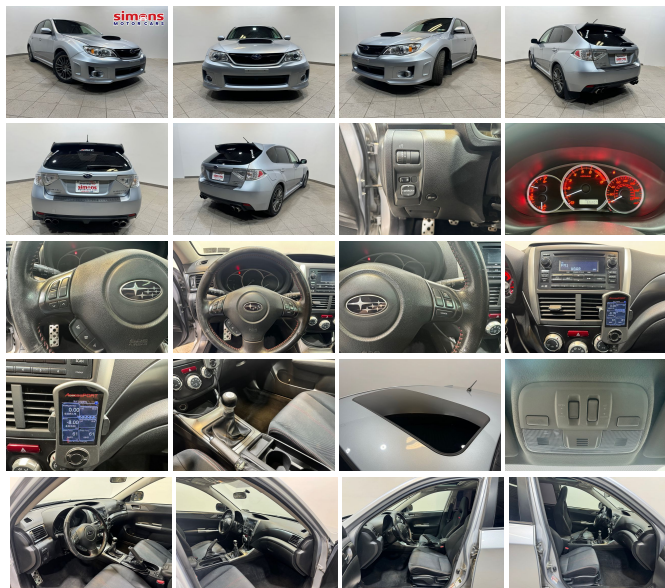

2014 Subaru Impreza WRX

View this car on our website at inventory.simonsmotorcars.com/7284515/ebrochure

Our Price **\$18,995**

Specifications:

Year:	2014
VIN:	JF1GR7E67EG240211
Make:	Subaru
Stock:	12980
Model/Trim:	Impreza WRX
Condition:	Pre-Owned
Body:	Wagon
Exterior:	SILVER
Engine:	2.5L Turbo H4 265hp 244ft. lbs.
Interior:	BLACK
Transmission:	5-Speed Manual
Mileage:	65,201
Drivetrain:	All Wheel Drive
Economy:	City 19 / Highway 25

Prepare yourself to take the wheel of a legend—the 2014 Subaru Impreza WRX, a spectacular symphony of engineering and adrenaline that's ready to ignite your driving passion. With a mere 65,201 miles on the odometer, this silver bullet is poised for action and eager to show you what it means to drive with unbridled enthusiasm.

The Impreza WRX isn't just a car; it's a statement. Its gleaming silver exterior is a testament to timeless style and performance, while the black interior, whose material remains a mystery to entice, beckons you to slip into the driver's seat and become one with the machine. This isn't just about getting from point A to B; it's about the journey, the pulse-pounding excitement, and the sheer joy of driving.

Under the hood lies the heart of a champion: a 2.5L Turbo H4 engine boasting a robust 265 horsepower and a hefty 244 ft. lbs. of torque. This powerplant isn't just about raw strength; it's about the refined delivery of power that's become synonymous with the WRX name. Mated to a tactile 5-Speed Manual transmission, every shift is a visceral experience that connects you to the road in a way that automatic drivers can only dream of.