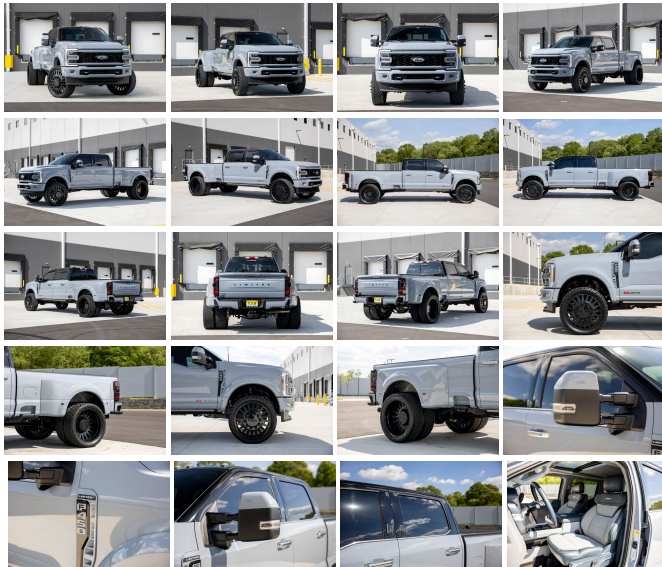

2024 FORD F450 LIMITED 4X4 6.7L HO DIESEL 2.5 LIFT 26" JTX WHEELS 37" TIRES TINT PAINT MATCHED EXTERIOR TONNEAU COVER CUSTOM LIFTED

Zach Polsky 856-693-3181

View this car on our website at njtruckking.com/7284487/ebrochure

Our Price **\$154,900**

Specifications:

Year:	2024
VIN:	1FT8W4DM3REC35594
Make:	FORD F450 LIMITED 4X4 6.7L HO DIESEL
Model/Trim:	2.5 LIFT 26" JTX WHEELS 37" TIRES TINT PAINT MATCHED EXTERIOR TONNEAU COVER CUSTOM LIFTED
Condition:	Pre-Owned
Body:	Pickup Truck
Exterior:	[R7] Glacier Gray Tri-Coat
Engine:	Power Stroke 6.7L Biodiesel Turbo V8 500hp 1200ft. lbs.
Interior:	Blue Leather
Transmission:	10-Speed Shiftable Automatic
Mileage:	2,873
Drivetrain:	4 Wheel Drive

BRAND NEW 24 GLAQCIEER GRAY!

2024 FORD F450 LIMITED 4X4
6.7L HO POWERSTROKE DIESEL
2,873 MILES!
2.5" LIFT KIT
FOX RESI SHOCKS
26" JTX FORGED WHEELS
37" TIRES
PAINT MATCHED EXTERIOR
CUSTOM EMBLEMS

CUSTOM LIGHTING

FULL TINT

TONNEAU COVER

BEST OF THE BEST

SHIPPING AVAILABLE!

\$154,900

CALL / TEXT DEENA 856-420-0788 WITH ANY
QUESTIONS

CALL / TEXT SCOTT 856-420-0787 WITH ANY
QUESTIONS

2024 FORD F450 LIMITED 4X4 6.7L HO DIESEL 2.5 LIFT 26" JTX WHEELS 37" TIRES TINT PAINT MATCHED EXTERIOR TONNEAU COVER
CUSTOM LIFTED