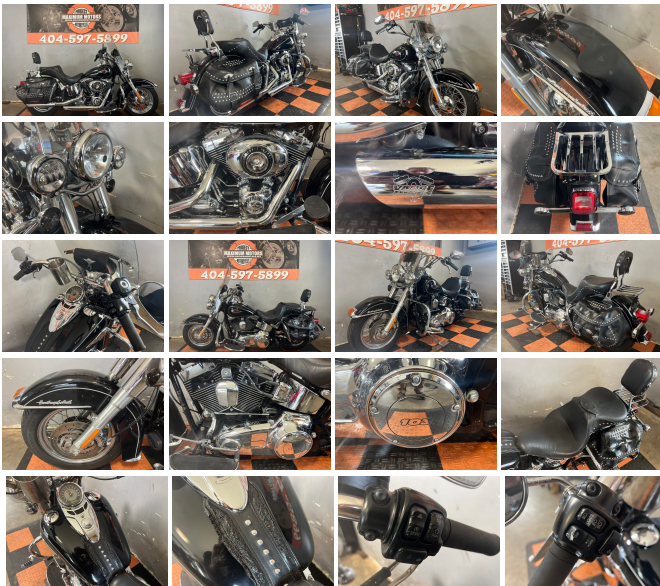

2013 Harley-Davidson Softail Heritage Classic

View this car on our website at maximummotors.net/7284394/ebrochure

Our Price **\$6,900**

Specifications:

Year: 2013
VIN: 1HD1BWV14DB040XXX
Make: Harley-Davidson
Stock: AR006-24
Model/Trim: Softail Heritage Classic
Condition: Pre-Owned
Engine: 0 cc
Exterior: Black
Mileage: 33,683