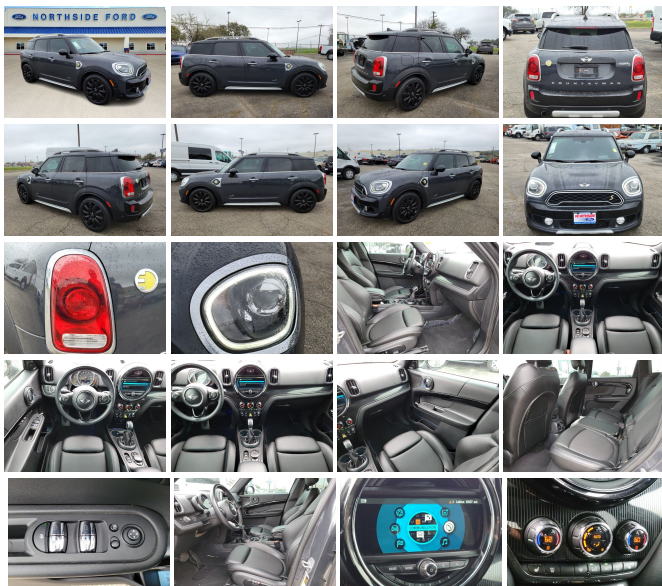

# 2018 MINI Countryman Plug-in Hybrid Cooper SE ALL4

View this car on our website at [southsideused.com/7284358/ebrochure](https://southsideused.com/7284358/ebrochure)

Our Price **\$21,995**

## Specifications:

<b>Year:</b>	2018
<b>VIN:</b>	WMZYU7C4XJ3E56556
<b>Make:</b>	MINI
<b>Stock:</b>	DA13434A
<b>Model/Trim:</b>	Countryman Plug-in Hybrid Cooper SE ALL4
<b>Condition:</b>	Pre-Owned
<b>Body:</b>	Wagon
<b>Exterior:</b>	Light White
<b>Engine:</b>	1.5L Plug-in Hybrid Turbo I3 221hp 284ft. lbs.
<b>Interior:</b>	Call for color Leatherette
<b>Transmission:</b>	6-Speed Shifttable Automatic
<b>Mileage:</b>	43,449
<b>Drivetrain:</b>	All Wheel Drive
<b>Economy:</b>	City 63 / Highway 66

Northside Hero Promise, ABS brakes, AM/FM radio, Automatic temperature control, Cooper S Sport Seats, Dual front side impact airbags, Enhanced USB & Bluetooth, Exterior Parking Camera Rear, Front dual zone A/C, Fully automatic headlights, Heated Front Seats, Illuminated entry, MINI 6.5 Visual Boost Screen, MINI Connected, Overhead airbag, Power door mirrors, Power windows, Radio: Anti-Theft AM/FM Audio System w/RDS, Rain sensing wipers, Remote keyless entry, Traction control, Wheels: 18 x 7.5 Pair Spoke Alloy (Style 532). 2018 MINI Cooper S Thunder Gray Metallic E Countryman AWD 6-Speed Automatic 1.5L I3 Turbocharged DOHC 12V ULEV II This vehicle is located at Northside Ford. We're centrally located in the heart of San Antonio off Hwy 281 and Nakoma, just north of the airport. Recent Arrival!

2018 MINI Countryman Plug-in Hybrid Cooper SE ALL4

Southside Used - 7267774519 - View this car on our website at [southsideused.com/7284358/ebrochure](https://southsideused.com/7284358/ebrochure)