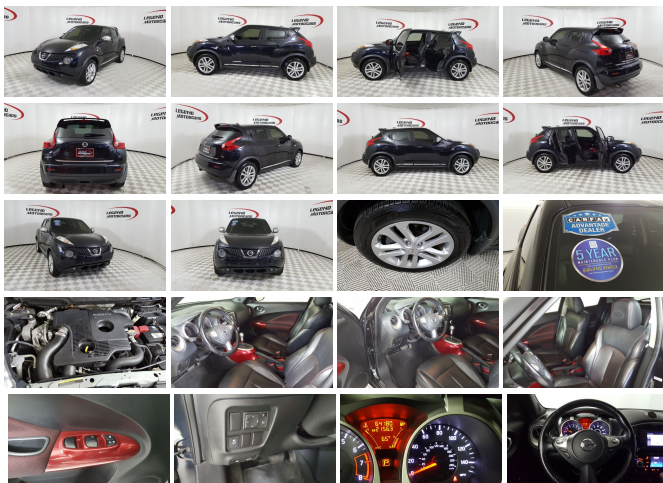

2011 Nissan JUKE SL

View this car on our website at legendmotorcars.com/7283918/ebrochure

Website Price **\$16,950**

Specifications:

Year:	2011
VIN:	JN8AF5MR1BT012270
Make:	Nissan
Stock:	18382
Model/Trim:	JUKE SL
Condition:	Pre-Owned
Body:	Wagon
Exterior:	[B20] Sapphire Black
Engine:	1.6L Turbo
Interior:	Black/Red Leather
Mileage:	64,180
Drivetrain:	Front Wheel Drive
Economy:	City 27 / Highway 32

Take a look at this Sporty, Fun to Drive and Economical 2011 Nissan Juke. This Juke is powered by a responsive 1.6 liter dual over head cam 16 valve mated with a continuously variable (automatic) transmission. It is equipped with power windows and locks, tilt wheel w/audio controls, cruise, power mirrors, front/side airbags, safety curtain, anti lock brakes, traction control, push button start, climate control, rear spoiler, heated front seats, Leather seating, Bluetooth, Sunroof, Navigation, AM/FM CD with aux audio jack/USB and Alloy wheels.

Exterior

- Front bumper color: body-color- Grille color: black with chrome accents
- Mirror color: body-color- Front fog lights- Spare wheel type: steel
- Tire Pressure Monitoring System- Wheels: aluminum alloy
- Front wipers: variable intermittent- Power windows: safety reverse- Rear privacy glass
- Rear wiper: intermittent

Option Packages

Factory Installed Packages

Sport Accessory Package

Includes 17-inch 5-split spoke Gunmetal aluminum-alloy wheels, body-color rear roof spoiler, and stainless steel exhaust finisher.

\$1,310