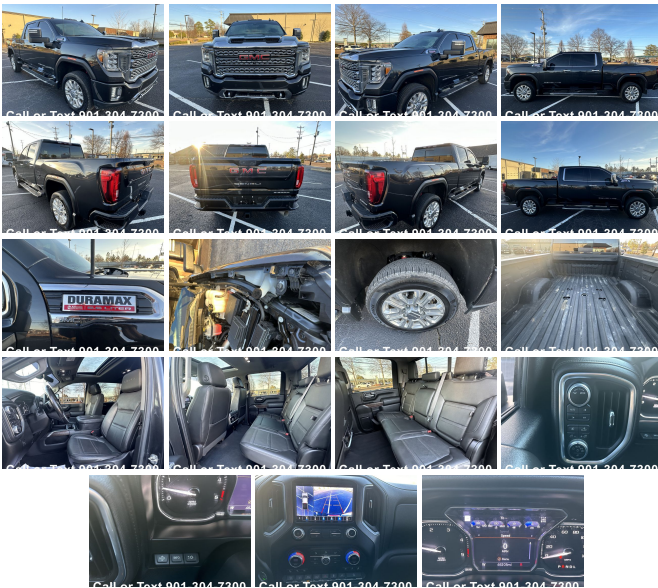

2020 GMC Sierra 2500HD Denali

View this car on our website at colliervilleautocenter.com/7283911/ebrochure

Our Price **\$58,999**

Specifications:

Year:	2020
VIN:	1GT49REY6LF107873
Make:	GMC
Model/Trim:	Sierra 2500HD Denali
Condition:	Pre-Owned
Body:	Pickup Truck
Exterior:	[GJI] Dark Sky Metallic
Engine:	Duramax 6.6L Biodiesel Turbo V8 445hp 910ft. lbs.
Interior:	Black
Transmission:	Allison 10-Speed Shifttable Automatic
Mileage:	68,109
Drivetrain:	4 Wheel Drive

Memphis Truck Center @ Collierville Auto Sales offers the best selections of used cars and trucks in the Mid South, Locate conveniently @ 651 W Poplar in Collierville TN. Come see the largest selection of used diesel trucks in the area.

Our Location :

2020 GMC Sierra 2500HD Denali

Collierville Auto Center - 901-315-2155 - View this car on our website at colliervilleautocenter.com/7283911/ebrochure

Installed Options

Interior

- Air filtration- Front air conditioning: automatic climate control
- Front air conditioning zones: dual- Rear vents: second row- Center console trim: leather
- Door trim: leather- Floor mat material: carpet- Floor mats: front- Heated steering wheel
- Steering wheel trim: leather- Capless fuel filler system- Cruise control
- Easy entry: power driver seat- Memorized settings: 2 driver
- Power outlet(s): 115V cargo area- Power steering: variable/speed-proportional
- Push-button start- Rearview mirror: auto-dimming- Remote engine start
- Steering wheel: tilt and telescopic
- Universal remote transmitter: Homelink - garage door opener
- Wireless charging station: front- Clock- Compass- Digital odometer
- External temperature display- Instrument cluster screen size: 8 in.- Multi-function display
- Powertrain hour meter- Trip odometer- Driver seat: heated
- Driver seat power adjustments: 10- Front seat type: bucket- Passenger seat: heated
- Passenger seat power adjustments: 10- Rear seat: heated- Rear seat folding: folds up
- Rear seat type: 60-40 split bench - Upholstery: leather-trimmed