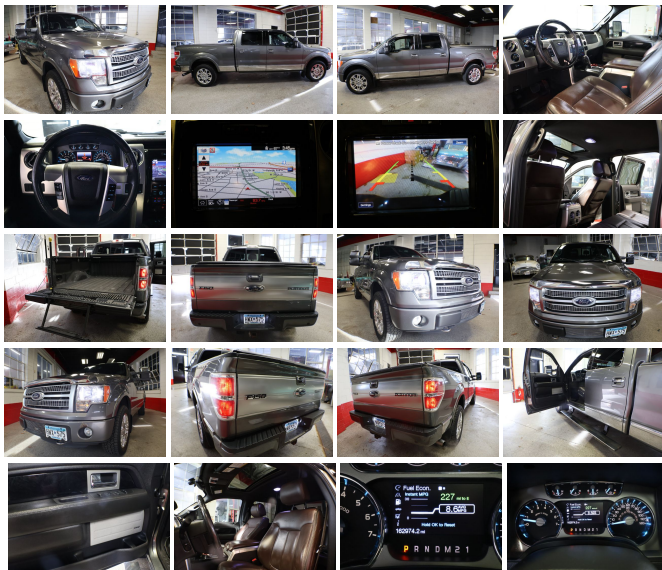

# 2012 Ford F-150 PLATINUM EDITION WITH TANNEAU COVER, BEDLINER AND FOLDING SIDE-STEPS FULLY LOADED

View this car on our website at [automotion.autorevo.com/7283654/ebrochure](http://automotion.autorevo.com/7283654/ebrochure)

## Specifications:

<b>Year:</b>	2012
<b>VIN:</b>	1FTFW1ET1CFB00658
<b>Make:</b>	Ford F-150 PLATINUM EDITION WITH
<b>Stock:</b>	AM240658
<b>Model/Trim:</b>	TANNEAU COVER, BEDLINER AND FOLDING SIDE-STEPS FULLY LOADED
<b>Condition:</b>	Pre-Owned
<b>Body:</b>	Pickup Truck
<b>Exterior:</b>	[UX] Ingot Silver Metallic
<b>Engine:</b>	EcoBoost 3.5L Twin Turbo V6 365hp 420ft. lbs.
<b>Interior:</b>	Black
<b>Transmission:</b>	6-Speed Shiftable Automatic
<b>Mileage:</b>	162,928
<b>Drivetrain:</b>	4 Wheel Drive
<b>Economy:</b>	City 15 / Highway 21

WE'VE GOT YOUR NEEDS HANDLED. EASY FINANCING OPTIONS, TRADE-INS WELCOMED, AND WARRANTIES ARE OFFERED. CHECK THIS OUT. YOU CAN GET A 7 YEAR 94,500 MILE WARRANTY, WITH AWESOME COVERAGE, INCLUDING BRAKES, SUSPENSION, ELECTRICAL AND MUCH MUCH MORE. GET THE SPECIAL COMBINATION PRICE OF ONLY \$16,875.00!!~ CALL ME AT 952-303-1411 FOR DETAILS OR ANY QUESTIONS.