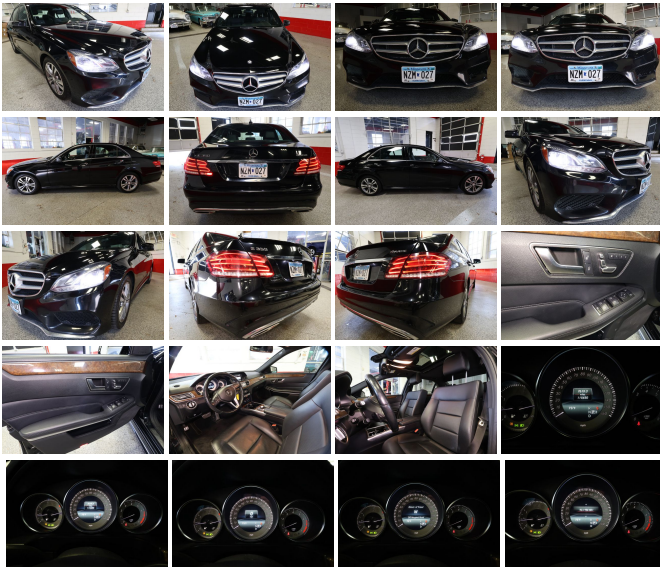

2014 Mercedes E-350 4-MATIC LUXURY, COMFORT, AND PERFORMANCE IN ONE PACKAGE

View this car on our website at automotion.autorevo.com/7283642/ebrochure

Our Price **\$13,995**

Specifications:

Year:	2014
VIN:	WDDHF8JB7EB017573
Make:	Mercedes E-350 4-MATIC
Stock:	AM247573
Model/Trim:	LUXURY, COMFORT, AND PERFORMANCE IN ONE PACKAGE
Condition:	Pre-Owned
Body:	Sedan
Exterior:	[040] Black
Engine:	3.5L V6 302hp 273ft. lbs.
Interior:	Black Leatherette
Transmission:	7-Speed Shiftable Automatic
Mileage:	114,059
Drivetrain:	All Wheel Drive
Economy:	City 20 / Highway 27

WORLD'S SEXIEST SEDAN, THIS ALL WHEEL DRIVE BEAUTY IS LOADED. BACK-UP CAMERA, BLUETOOTH, HEATED SEATING, HEATED STEERING WHEEL, POWER MOONROOF, POWER REAR SUNSHADE, SO MUCH MORE. THIS IS ONE OF THE MOST COMFORTABLE SEDANS ON THE ROAD. PLENTY OF POWER, PERFORMANCE, AND SNAP!~

WE HAVE EVERYTHING THAT YOU WOULD NEED!~ EASY FINANCING OPTIONS, TRADE-INS WELCOMED, WARRANTIES O WARRANTY FFERED, AND OUR SALES CLIENTS ENJOY HUGE DISCOUNTS IN OUR SHOP!~ IN FACT, YOU CAN GET THIS BEAUTIFUL SEDAN, PLUS AN IMPRESSIVE 7-YEAR, 94,500 MILE WARRANTY ALL FOR ONLY \$17,995.00!!~ CALL ME AT 952-303-1411 FOR COVERAGE DETAILS. OTHER COVERAGE OPTIONS AVAILABLE.