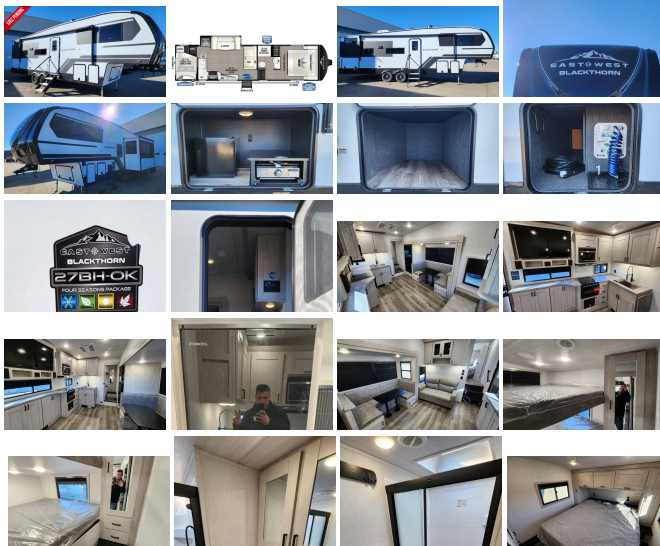

BLACKTHORN HALF TON FIFTH WHEELS FEATURES & OPTIONS

BLACKTHORN LUXURY PACKAGE

- Modern Square Windows w/ Integrated Shades
- MORryde StepAbove® Entry Steps
- MORryde 54" Entry Door Telescoping Grab Handle
- 50" LED Television w/ Swing Arm
- HDMI/AM/FM Bluetooth Entertainment System w/ Sound Bar Speakers
- Metal Slam Latch Cargo & Outside Kitchen Doors
- Industry First Locking Latch for Glass Shower Doors
- Water Shutoff Valves on All Plumbing Fixtures
- Camp Side Hot/Cold Exterior Spray Port
- Universal All-In-One Docking Station
- *Outside Shower w/ Quick Connect Hose and Spray Nozzle
- *Waste Tank Flush
- *PowerFill Fresh Water Tank for Dry Camping
- *Exterior Water Pump Switch
- *Siphon Fill or Sanitize Fresh Water Tank From Vessel Using Water Pump
- *EZ Winterization Valve
- *Battery Kill Switch

60,000 BTU On-Demand Tankless Water Heater

BLACKTHORN 4 SEASONS PACKAGE

- 15,000 BTU Main A/C
- Wired & Framed for 2nd A/C
- 35,000 BTU Furnace
- Ductless Flooring - No Heat Ducts on the Floor
- 12v Heat Pads on Holding Tanks
- Thermaflex® No Kink No Tear Heat Ducts
- Heated, Insulated & Enclosed Underbelly & Dump Valves w/ Circulating Heat
- Radiant Technology Composites™ Insulation in Roof, Front Cap & Underbelly
- Formaldehyde Free Fiberglass Insulation in Roof, Front Cap & Main Floor
- Azdel® Laminated Sidewalls, Slide-out End Walls, Slide-out Roofs & Rear Wall w/ 2 lb. Block Foam Insulation
- Dual Attic Vents