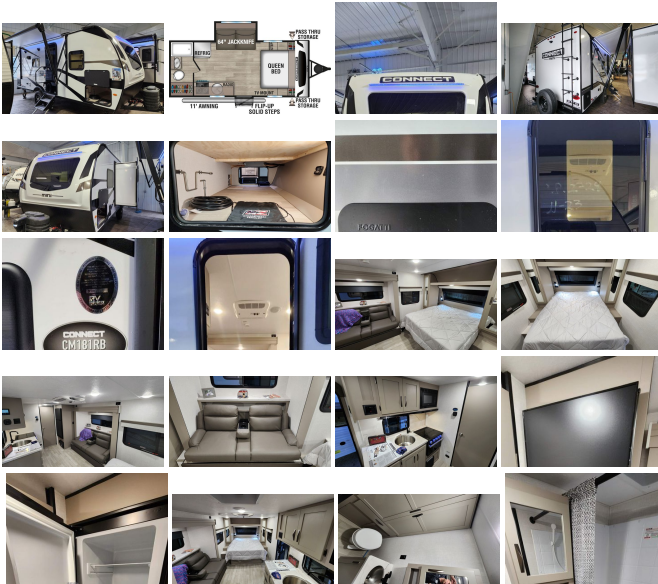

## Specifications:

<b>Year:</b>	2024
<b>VIN:</b>	0886
<b>Make:</b>	KZ
<b>Stock:</b>	6250
<b>Model/Trim:</b>	Connect Mini 181RB
<b>Condition:</b>	New
<b>Type:</b>	Travel Trailer
<b>Exterior:</b>	White

UVW (Unloaded Vehicle Weight)\* 3,850  
Dry Hitch Weight\* 450  
Dry Axle Weight\* 3,400  
CCC (Cargo Carrying Capacity) 950  
GVWR 4,800  
Interior Height 78"  
Exterior Height (with A/C) 10' 5"  
Exterior Width 90"  
Exterior Length\*\* 22' 1"  
Refrigerator (Cubic Feet) 8  
Water Heater Cap. (On-Demand Tankless) \*\*\*  
Fresh Water Cap. (Gal.) 36  
Waste Water Cap. (Gal.) 32  
Gray Water Cap. (Gal.) 32  
LP Gas Cap. (Lbs.) 20  
Furnace BTUs (1,000s) 20  
Tire Size 15"  
Awning 11'