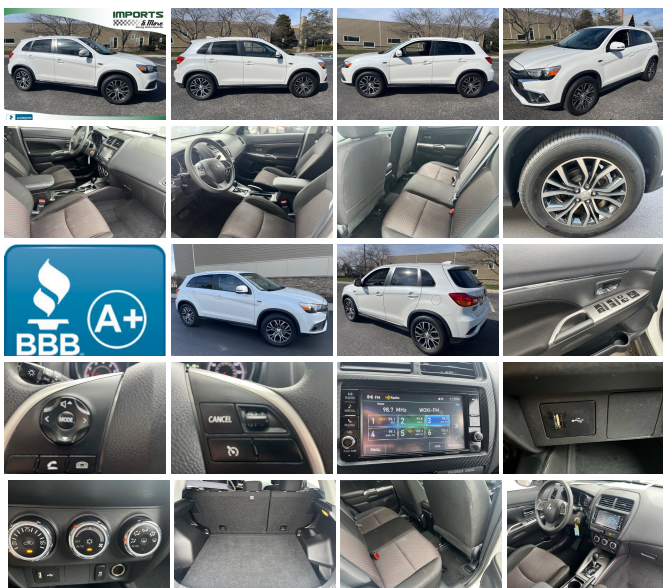

2019 Mitsubishi Outlander Sport ES

View this car on our website at importsandmore.net/7283328/ebrochure

Our Price **\$17,950**

Specifications:

Year:	2019
VIN:	JA4AP3AU2KU030674
Make:	Mitsubishi
Stock:	16221
Model/Trim:	Outlander Sport ES
Condition:	Pre-Owned
Body:	Wagon
Exterior:	[W13] Pearl White
Engine:	2.0L I4 148hp 145ft. lbs.
Interior:	Black Cloth
Transmission:	Automatic
Mileage:	59,830
Drivetrain:	Front Wheel Drive
Economy:	City 24 / Highway 30

OUTSTANDING CONDITION! 59000-mile 2019 OUTLANDER ES SPORT, VERY CLEAN CONDITION! YES, under \$18000 with NO Dealer Doc Fees, LOW miles! Automatic, AC, all power, factory ALLOY wheels! cruise, NICE INTERIOR! CD/AUX stereo, NICE tires and brakes, *** FULLY SERVICED AND INSPECTED, Drives great, CARFAX/ AUTOCHECK CERTIFIED, ASE inspection and road test, Come see a great IMPORT SUV at this price point! GREAT VALUE AT THIS PRICE POINT!! A LOT OF RELIABLE MILES LEFT IN THIS OUTLANDER!! Serving you since 1998, A+ member of Better Business Bureau

Installed Options

Interior

- Air filtration- Front air conditioning: automatic climate control- Rear vents: second row
- Cargo area light- Cruise control- Multi-function remote: keyless entry
- Power outlet(s): two 12V front- Power steering- Steering wheel: tilt and telescopic- Clock
- Digital odometer- External temperature display- Multi-function display- Trip odometer
- Front seat type: bucket- Rear seat folding: split- Rear seat type: 60-40 split bench
- Upholstery: cloth

Exterior

- Front bumper color: body-color- Grille color: black with chrome accents
- Mirror color: body-color- Rear spoiler: roofline- Taillights: LED- Side mirrors: heated
- Spare wheel type: steel- Tire Pressure Monitoring System- Wheels: aluminum alloy
- Front wipers: speed sensitive- Power windows: safety reverse- Rear privacy glass
- Rear wiper: intermittent- Window defogger: rear