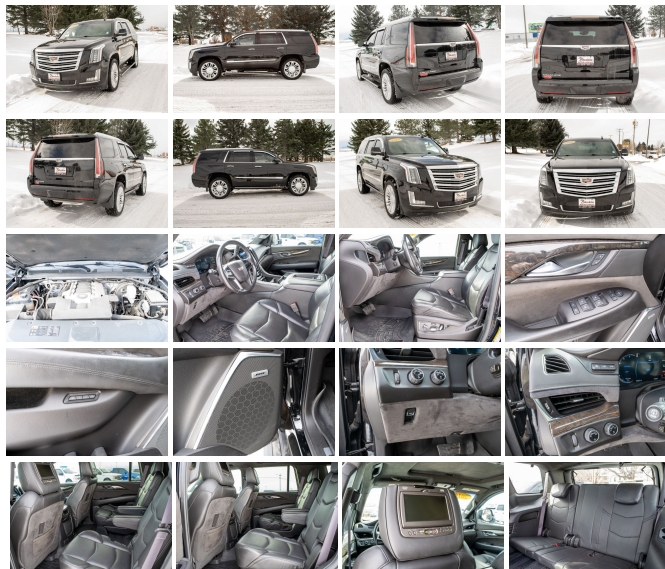

2016 Cadillac Escalade Platinum

View this car on our website at bleskinmotors.com/7283265/ebrochure

Our Price **\$38,995**

Specifications:

Year:	2016
VIN:	1GYS4DKJ0GR236027
Make:	Cadillac
Stock:	22054
Model/Trim:	Escalade Platinum
Condition:	Pre-Owned
Body:	SUV
Exterior:	Black
Engine:	EcoTec3 6.2L V8 420hp 460ft. lbs.
Interior:	Black
Transmission:	8-Speed Shiftable Automatic
Mileage:	105,255
Drivetrain:	4 Wheel Drive
Economy:	City 15 / Highway 21

Step into the realm of unparalleled luxury and commanding presence with the 2016 Cadillac Escalade Platinum, a true masterpiece of automotive engineering and design. With a mere 105,255 miles on the odometer, this exquisite black-on-black Escalade is a testament to the enduring quality and timeless elegance that Cadillac is renowned for.

Beneath the hood lies a potent EcoTec3 6.2L V8 engine, delivering a robust 420 horsepower and 460 ft-lbs of torque, ensuring that every journey is imbued with exhilarating performance. Paired with an 8-speed shiftable automatic transmission, this Escalade offers a driving experience that is both smooth and responsive, allowing you to glide effortlessly through the city streets or command the open road with absolute confidence.

As you approach this majestic SUV, the striking black exterior promises an aura of sophistication and power that is unmatched in its class. The Platinum trim level ensures that every detail has been meticulously crafted for your utmost enjoyment, from the dazzling LED headlamps to the elegant 22-inch premium wheels that add a touch of grandeur to its imposing stance.