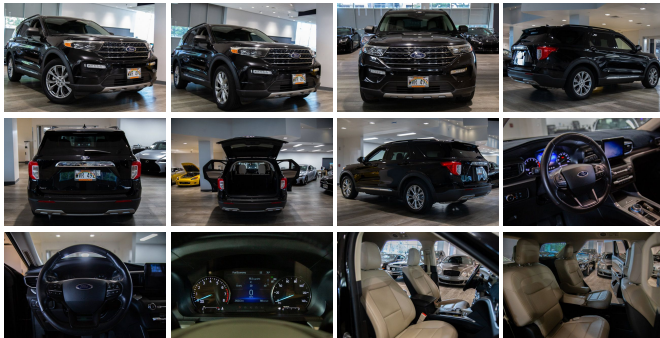

2020 Ford Explorer XLT 3rd row

View this car on our website at autosourcehawaii.com/7283119/ebrochure

Our Price **\$34,995**

Retail Value **\$36,995**

Specifications:

Year:	2020
VIN:	1FMSK7DH6LGA93108
Make:	Ford
Stock:	GA93108
Model/Trim:	Explorer XLT 3rd row
Condition:	Pre-Owned
Body:	SUV
Exterior:	Black
Engine:	EcoBoost 2.3L Turbo I4 300hp 310ft. lbs.
Interior:	Black Cloth
Transmission:	10-Speed Shiftable Automatic
Mileage:	21,517
Drivetrain:	Rear Wheel Drive
Economy:	City 21 / Highway 28

****Step into Sophistication with the 2020 Ford Explorer XLT – A Blend of Power, Elegance, and Innovation****

Imagine yourself behind the wheel of a vehicle that exudes confidence, power, and cutting-edge technology. The 2020 Ford Explorer XLT is not just an SUV; it's a statement of style and performance that's ready to elevate your driving experience. With a mere 21,517 miles on the odometer, this nearly-new Explorer is poised to take you on countless adventures without skipping a beat.

****Sleek Exterior, Luxurious Interior****

Dressed in a timeless black exterior, this Ford Explorer XLT makes a bold impression on every road it graces. The body-color front bumper and active grille shutters not only contribute to its striking look but also enhance aerodynamics, making every journey as efficient as it is stylish. Step inside, and you'll be greeted by an equally sophisticated black cloth interior that offers both comfort and durability, perfect for both the daily commute and long-distance travel.