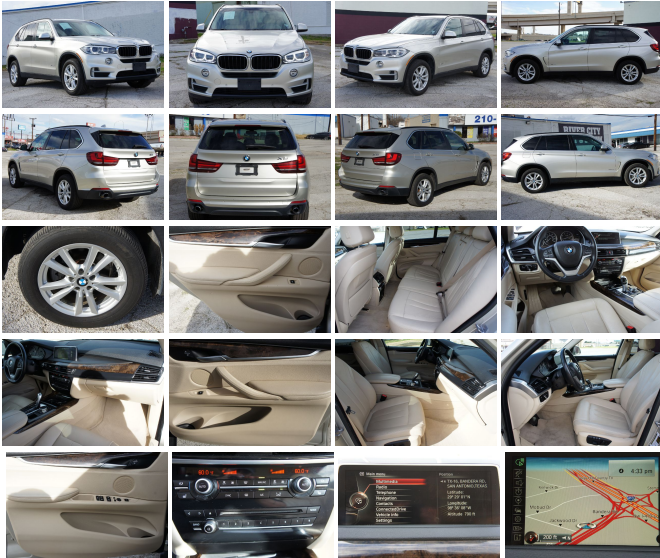

2015 BMW X5 sDrive35i

View this car on our website at randlautogroup.com/7283046/ebrochure

Our Price **\$16,904**

Specifications:

Year:	2015
VIN:	5UXKR2C50F0H40580
Make:	BMW
Stock:	P6911
Model/Trim:	X5 sDrive35i
Condition:	Pre-Owned
Body:	SUV
Exterior:	Glacier Silver Metallic
Engine:	3.0L Twin Turbo I6 300hp 295ft. lbs.
Interior:	Mocha Dakota, leather Leather
Transmission:	8-Speed Shifttable Automatic
Mileage:	73,013
Drivetrain:	Rear Wheel Drive
Economy:	City 19 / Highway 27

Installed Options

Interior

- Air filtration: active charcoal- Front air conditioning: automatic climate control
- Front air conditioning zones: dual- Rear vents: second row- Dash trim: wood
- Door trim: wood- Floor mat material: carpet- Floor mats: front
- Interior accents: wood-tone- Shift knob trim: alloy- Steering wheel trim: leather
- Ambient lighting- Cargo area light- Cargo cover: retractable- Cruise control
- Memorized settings: 2 driver- Multi-function remote: keyless entry
- Power outlet(s): 12V cargo area- Power steering: variable/speed-proportional
- Push-button start- Rearview mirror: auto-dimming
- Steering wheel: power tilt and telescopic
- Universal remote transmitter: garage door opener- Clock- Compass- Digital odometer
- External temperature display- Multi-function display- Trip odometer- Driver seat: heated
- Driver seat power adjustments: 10- Front seat type: bucket- Passenger seat: heated
- Passenger seat power adjustments: 10- Rear seat folding: split
- Rear seat type: 40-20-40 split bench- Upholstery: leatherette

Exterior

- Exhaust: dual tip- Front bumper color: body-color- Mirror color: body-color- Rear spoiler
- Daytime running lights- Front fog lights- Taillights: adaptive
- Side mirror adjustments: power- Side mirrors: auto-dimming- Roof rails: black
- Run flat tires- Tire Pressure Monitoring System- Wheels: aluminum alloy
- Front wipers: rain sensing- Heated windshield wiper rests- Rear privacy glass
- Rear wiper: intermittent- Window defogger: rear