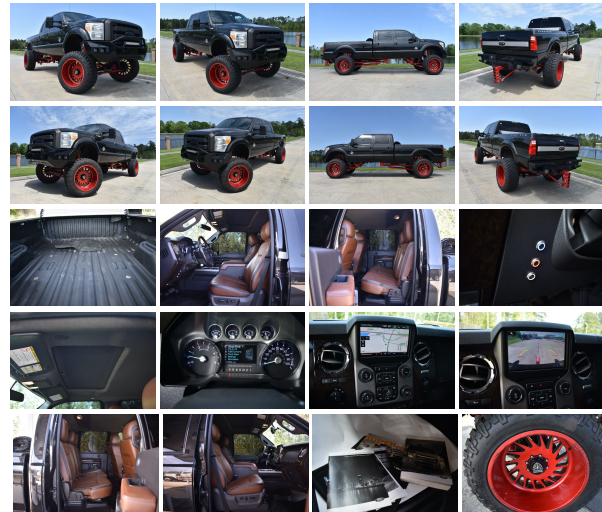

2015 Ford F-350 Super Duty Platinum

View this car on our website at trucksinlouisiana.com/7282975/ebrochure

Our Price **$47,990**

Retail Value **~~$48,250~~**

Specifications:

Year:	2015
VIN:	1FT8W3BT6FEC22497
Make:	Ford
Model/Trim:	F-350 Super Duty Platinum
Condition:	Pre-Owned
Body:	Pickup Truck
Exterior:	Black
Engine:	Power Stroke 6.7L Biodiesel Turbo V8 440hp 860ft. lbs.
Interior:	Brown
Transmission:	6-Speed Shiftable Automatic
Mileage:	72,314
Drivetrain:	4 Wheel Drive

**POWDER COATED CUSTOM
SUSPENSION LIFT**

AIR BAGS

**24" SPECIALTY FORGED
WHEELS**

FACTORY NAVIGATION

POWER SUNROOF

PLATINUM PACKAGE

E/D AND T