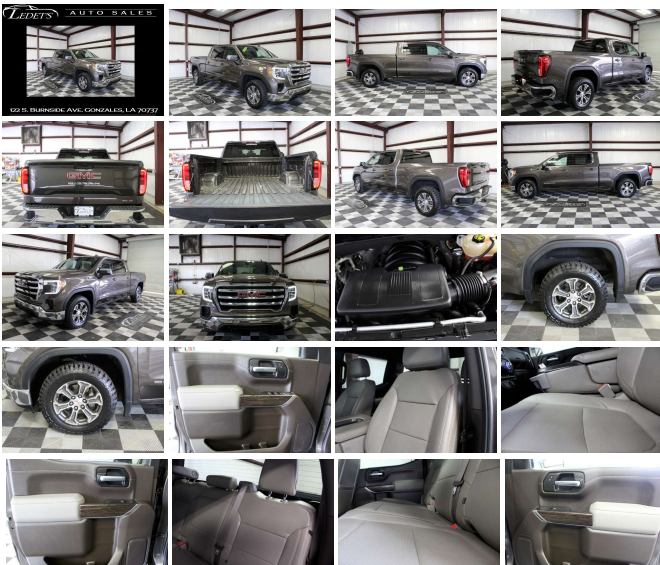

2020 GMC Sierra 1500 SLE

View this car on our website at ledetsautos.com/7282956/ebrochure

Internet Price **\$32,900**

Retail Value **\$33,900**

Specifications:

Year:	2020
VIN:	1GTU9BED6LZ156090
Make:	GMC
Stock:	156090
Model/Trim:	Sierra 1500 SLE
Condition:	Pre-Owned
Body:	Pickup Truck
Exterior:	Light Autumnwood Metallic
Engine:	EcoTec3 5.3L V8 355hp 383ft. lbs.
Interior:	GRAY Cloth
Transmission:	10-Speed Shiftable Automatic
Mileage:	98,949
Drivetrain:	4 Wheel Drive
Economy:	City 16 / Highway 22

Step into the realm of refined power and enduring reliability with the 2020 GMC Sierra 1500 SLE, a pickup that not only commands the road but also captures the essence of sophisticated strength. Clad in a sleek gray exterior, this Sierra is a testament to understated elegance, while its gray cloth interior offers a sanctuary of comfort and durability that's as practical as it is inviting.

As you take the wheel of the 2020 GMC Sierra 1500 SLE, you're not just driving a truck; you're embracing a lifestyle. You're choosing a partner that's equipped to handle the demands of your workday, the adventures of your weekends, and the unpredictability of everything in between. With its striking presence and undeniable capabilities, this Sierra is more than just a vehicle; it's a statement of intent, a declaration of your standards, and a reflection of your discerning taste.

Don't miss your chance to own a piece of award-winning craftsmanship. The 2020 GMC Sierra 1500 SLE is ready to be your steadfast companion, your tool of trade, and your symbol of success. Visit us today to experience the perfect blend of power, prestige, and practicality wrapped in a package of pure refinement. Your new Sierra awaits – a gray beacon of excellence in a world that demands nothing less.