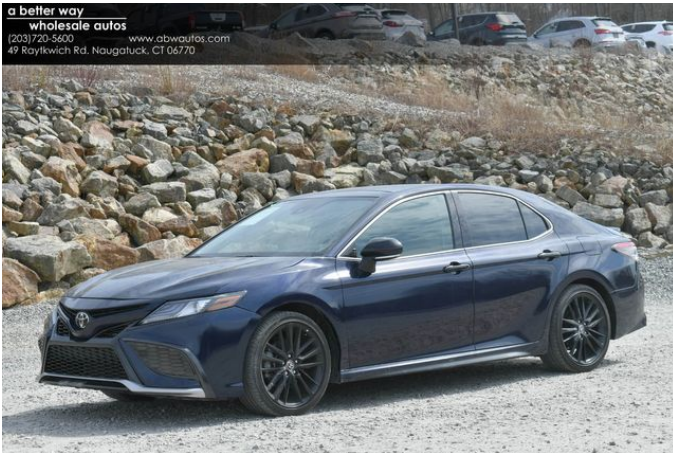

2022 Toyota Camry XSE

View this car on our website at abwautos.com/7282874/ebrochure

Our Price **\$24,995**

Specifications:

Year:	2022
VIN:	4T1K61AK9NU011202
Make:	Toyota
Stock:	11202AL
Model/Trim:	Camry XSE
Condition:	Pre-Owned
Body:	Sedan
Exterior:	Blue
Engine:	2.5L I4 206hp 186ft. lbs.
Interior:	Black Leather
Transmission:	Automatic
Mileage:	24,600
Drivetrain:	Front Wheel Drive
Economy:	City 27 / Highway 38

- Nearly new 2022 Toyota Camry XSE with just 2,500 miles
- Striking blue exterior paired with luxurious black leather interior
- Efficient 2.5L I4 engine offering 206hp for a perfect blend of power and economy
- Loaded with safety and convenience features including adaptive cruise control, lane keeping assist, and blind spot safety
- Award-winning model with high resale value and low ownership costs, according to Kelley Blue Book

Dive into the world of refined elegance and spirited performance with the nearly new 2022 Toyota Camry XSE. With a mere 2,500 miles on the odometer, this sedan is a gem waiting to be discovered. The eye-catching blue exterior is not just a color, but a statement, ensuring that you stand out in any crowd. This is perfectly complemented by the premium black leather interior that cradles you in comfort and luxury on every journey.

Under the hood lies a robust 2.5L I4 engine, delivering a spirited 206 horsepower and 186 ft-lbs of torque. This powerplant is not only about performance; it's engineered for efficiency, ensuring that your driving pleasure is matched with practical fuel economy. The smooth-shifting automatic transmission makes every ride seamless, whether you're cruising through city streets or powering down the highway.