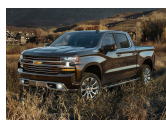

## 2021 Chevrolet Silverado 1500 LT

View this car on our website at [311chevy.com/7282481/ebrochure](https://311chevy.com/7282481/ebrochure)

Our Price **\$33,789**

### Specifications:

<b>Year:</b>	2021
<b>VIN:</b>	3GCUYDET0MG241868
<b>Make:</b>	Chevrolet
<b>Stock:</b>	241868
<b>Model/Trim:</b>	Silverado 1500 LT
<b>Condition:</b>	Pre-Owned
<b>Body:</b>	Pickup Truck
<b>Exterior:</b>	Summit White
<b>Engine:</b>	Duramax 3.0L Diesel Turbo I6 277hp 460ft. lbs.
<b>Interior:</b>	Jet Black Leather
<b>Transmission:</b>	10-Speed Shiftable Automatic
<b>Mileage:</b>	102,436
<b>Drivetrain:</b>	4 Wheel Drive
<b>Economy:</b>	City 22 / Highway 26

Smart Ford invite you to check out our 2021 Chevrolet Silverado 1500 LT Texas Edition Crew Cab Pick up Truck

Powered by 3.0L Duramax Turbo Diesel with a 10 speed transmission with 4x4

Well equipped with Power drivers seat, Duel zone climate control, Trailing package with hitch guidance, EZ Lift tailgate, Heated and leather steering wheel, Remote start and more