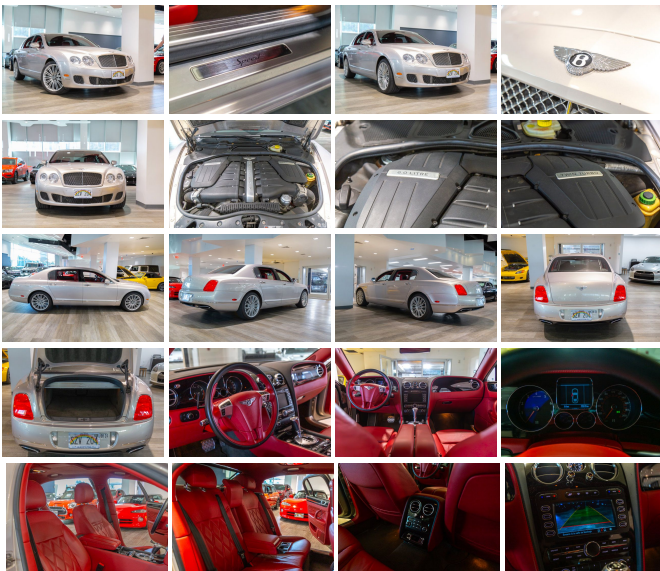

****Performance Engineering****