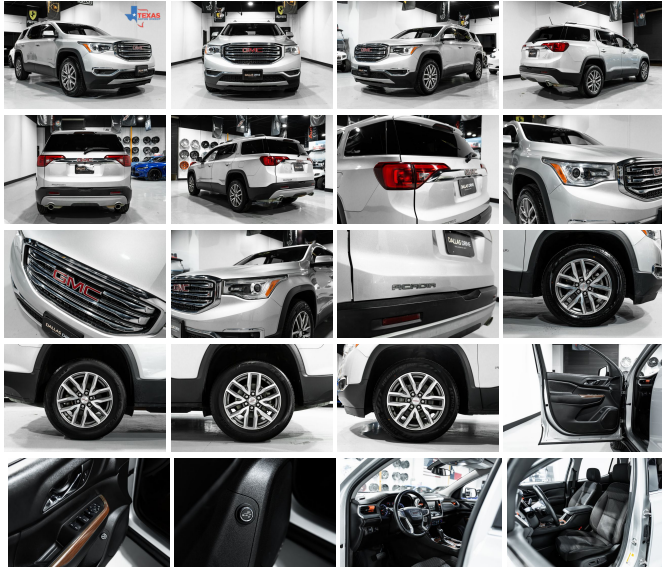

Specifications:

Year: 2017
VIN: 1GKKNKLA7HZ282840
Make: GMC
Stock: 282840
Model/Trim: Acadia SLE-1
Condition: Pre-Owned
Body: SUV
Exterior: Ebony Twilight Metallic
Engine: 2.5L I4 193hp 188ft. lbs.
Interior: Jet Black Cloth
Transmission: 6-Speed Shifttable Automatic
Mileage: 130,570
Drivetrain: Front Wheel Drive
Economy: City 21 / Highway 26

17" x 7.5" Aluminum Wheels, 3.87 Axle Ratio, 3rd row seats: split-bench, 4-Wheel Disc Brakes, 6 Speakers, 7-Passenger (2-3-2 Seating Configuration), ABS brakes, Air Conditioning, Alloy wheels, AM/FM radio: SiriusXM, Apple CarPlay/Android Auto, Automatic temperature control, Brake assist, Bumpers: body-color, Compass, Delay-off headlights, Driver door bin, Driver vanity mirror, Dual front impact airbags, Dual front side impact airbags, Electronic Stability Control, Emergency communication system, Exterior Parking Camera Rear, Four wheel independent suspension, Front anti-roll bar, Front Bucket Seats, Front Center Armrest, Front dual zone A/C, Front reading lights, Fully automatic headlights, Heated door mirrors, Illuminated entry, Knee airbag, Low tire pressure warning, Occupant sensing airbag, Outside temperature display, Overhead airbag, Overhead console, Panic alarm, Passenger door bin, Passenger vanity mirror, Power door mirrors, Power steering, Power windows, Premium audio system: IntelliLink, Premium Cloth Seat Trim, Radio data system, Radio: AM/FM w/7" Diagonal Color Touch Screen, Rear air conditioning, Rear anti-roll bar, Rear reading lights, Rear seat center armrest, Rear window defroster, Rear window wiper, Remote keyless entry, Security system, SiriusXM Satellite Radio, Speed control, Speed-sensing steering, Split folding rear seat, Spoiler, Steering wheel mounted audio controls, Tachometer, Telescoping steering wheel, Tilt steering wheel, Traction control, Trip computer, Variably intermittent wipers, and Voltmeter. 2017 GMC Acadia SLE-1 FWD 6-Speed Automatic 2.5L 4-Cylinder DGI DOHC VVT Quicksilver Metallic