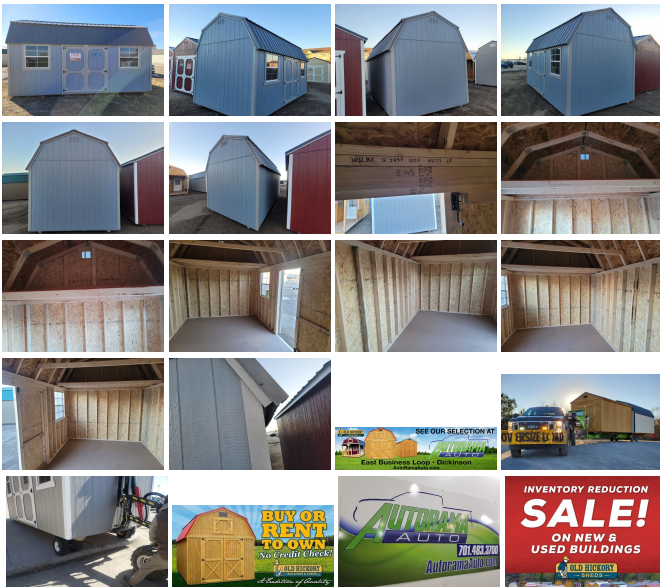

2023 Old Hickory Sheds Lofted Side Barn 10x20

SALES Team 701 483 3700

View this car on our website at autoramaauto.com/7282406/ebrochure

Our Price **\$7,910**

Specifications:

Year:	2023
VIN:	148X
Make:	Old Hickory Sheds
Stock:	WSLBX-G2437-1020-101223-SP
Model/Trim:	Lofted Side Barn 10x20
Condition:	New
Engine:	0 cc
Exterior:	Gray Shadow Clay Gray
Mileage:	0
Hours:	0

New in Dickinson On the lot, 10x20 Shed, Rent to own \$293/MO No Credit check! #148x

- On Lot-in Dickinson
- New
- Ready for Delivery
- Smart Panel- Gray Shadow
- Trim- Clay
- Metal roof- Gray
- Side Wall - 7 Foot
- 4 ft of loft on each end.
- 6 foot Barn Doors,
- 2 - 3x3 Windows with screens
- Engineered floor
- 2 -4x4 skids
- Quality made in Belle Fourche South Dakota.
- Write a check priced at \$8910.

From the smallest at 8x8 to the largest
at 16x40.

Choose from sheds in 3 styles; Barn,
Utility and Studio! You
can add packages like; Play House,
Deluxe Play House, Side
porch, Dormer and Garage type. We
also make Animal Shelters with Tack
Rooms, Chicken Coops, and
Cabanas.