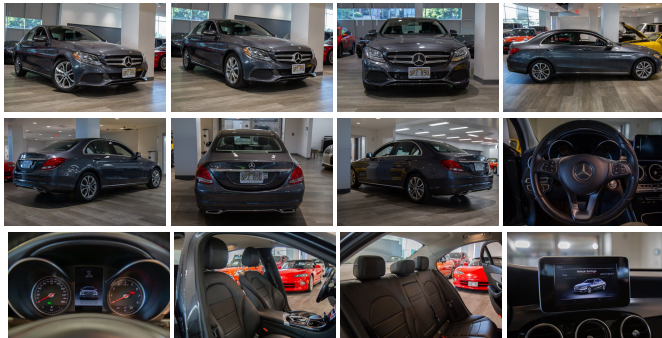

2015 Mercedes-Benz C-Class C 300

View this car on our website at autosourcehawaii.com/7282405/ebrochure

Our Price **\$24,995**

Retail Value **\$26,995**

Specifications:

Year:	2015
VIN:	55SWF4JB6FU066416
Make:	Mercedes-Benz
Stock:	FU066416
Model/Trim:	C-Class C 300
Condition:	Pre-Owned
Body:	Sedan
Exterior:	Gray
Engine:	2.0L Turbo I4 241hp 273ft. lbs.
Interior:	Black Leatherette
Transmission:	7-Speed Shiftable Automatic
Mileage:	29,777
Drivetrain:	Rear Wheel Drive
Economy:	City 25 / Highway 34

Step into the world of refined elegance and commanding performance with the 2015 Mercedes-Benz C-Class C 300, a vehicle that not only meets but exceeds the expectations of luxury sedan enthusiasts. With a mere 29,777 miles on the odometer, this pristine example in a sophisticated gray exterior is a testament to meticulous care and selective driving.

The heart of this automotive masterpiece is a potent 2.0L Turbo I4 engine, delivering a robust 241 horsepower and 273 ft-lbs of torque. Paired with a seamless 7-Speed Shiftable Automatic transmission, the C 300 offers an exhilarating driving experience that is both responsive and smooth, ensuring that every journey is as enjoyable as the destination.

Entertainment is paramount in the C-Class C 300, which boasts a high-fidelity 8-speaker audio system. Whether it's the crystal-clear treble or the deep bass, your music will sound as if you're in a concert hall, thanks to the speed-sensitive volume control and the SiriusXM satellite radio. The In-Dash CD player with MP3 Playback ensures that your personal soundtrack is always on cue, making every drive a personal