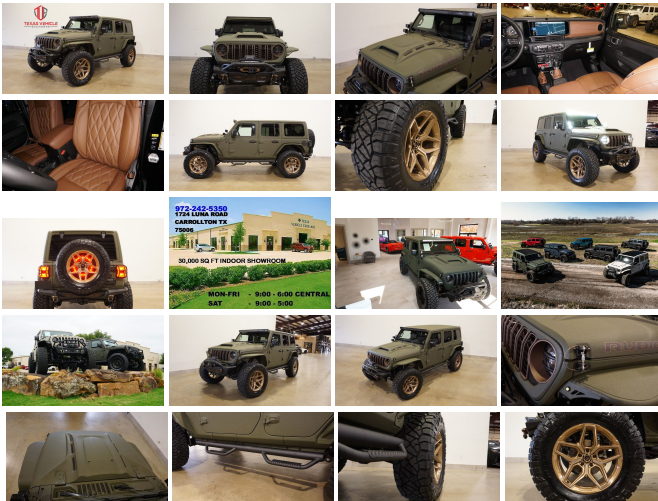

2024 Jeep Wrangler Unlimited Rubicon 4X4 DUPONT KEVLAR,LIFTED,BUMPER'S

View this car on our website at tveauto.com/7282339/ebrochure

Our Price **\$99,900**

Specifications:

Year:	2024
VIN:	1C4PJXFG2RW201711
Make:	Jeep
Stock:	201711
Model/Trim:	Wrangler Unlimited Rubicon 4X4 DUPONT KEVLAR,LIFTED,BUMPER'S
Condition:	Pre-Owned
Body:	SUV
Exterior:	Green
Engine:	3.6L V6 285hp 260ft. lbs.
Interior:	Brown Leather
Transmission:	8-Speed Shiftable Automatic
Mileage:	59
Drivetrain:	4 Wheel Drive

NATION WIDE FINANCING

SUBMIT CREDIT APP [WWW.TVEAUTO.COM](https://www.tveauto.com)

OR CALL 972-242-5350

"TANK GREEN EDITION"

CUSTOM BUILT **KEVLAR** 2024 JEEP
WRANGLER JL UNLIMITED RUBICON 4X4
WITH 24R PACKAGE

Includes heated front seats, heated steering wheel, and remote start system. **\$995**

Quick Order Package 24R

Includes vehicle with standard equipment, 3.6L V6 engine, and 8-speed automatic transmission, adaptive cruise control w/ stop, and Selec-Speed Control.