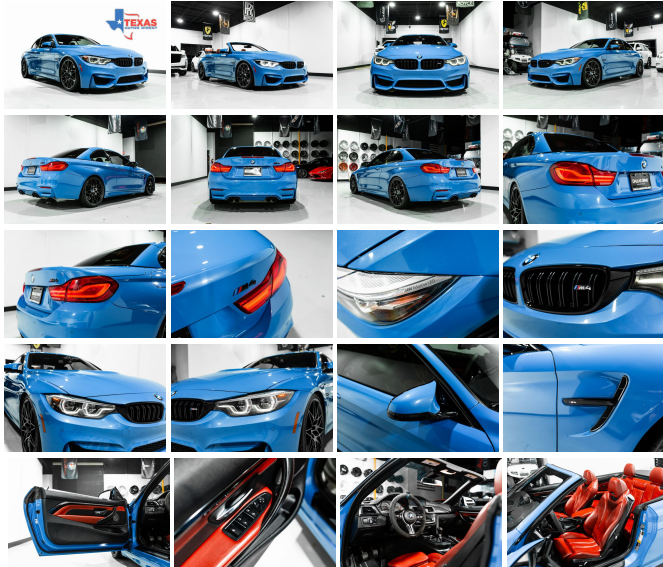

texasautosdirect.com
(972) 369-4444
1525 Mariposa Drive
Mesquite, TX 75150

Texas Autos
Direct

2018 BMW M4 Base

View this car on our website at texasautosdirect.com/7282256/ebrochure

Price **\$40,977**

Specifications:

Year:	2018
VIN:	WBS4Z9C59JEA24493
Make:	BMW
Stock:	A24493
Model/Trim:	M4 Base
Condition:	Pre-Owned
Body:	Convertible
Exterior:	Marina Blue
Engine:	3.0L Twin Turbo I6 425hp 406ft. lbs.
Interior:	Sakhir Orange/Black
Transmission:	7-Speed Double Clutch
Mileage:	69,122
Drivetrain:	Rear Wheel Drive
Economy:	City 17 / Highway 25