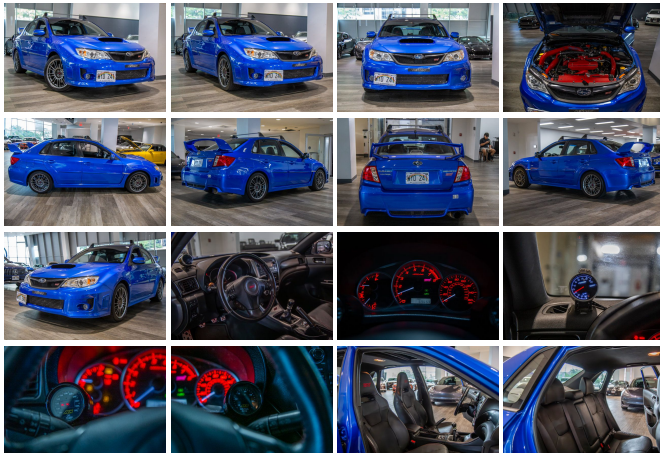

2013 Subaru Impreza Sedan WRX WRX STI Limited

View this car on our website at autosourcehawaii.com/7281872/ebrochure

Our Price **\$26,995**

Retail Value **\$29,995**

Specifications:

Year:	2013
VIN:	JF1GV8J65DL020675
Make:	Subaru
Stock:	DL020675
Model/Trim:	Impreza Sedan WRX WRX STI Limited
Condition:	Pre-Owned
Body:	Sedan
Exterior:	WR Blue Pearl
Engine:	2.5L Turbo H4 305hp 290ft. lbs.
Interior:	Carbon Black
Transmission:	6-Speed Manual
Mileage:	69,631
Drivetrain:	All Wheel Drive
Economy:	City 17 / Highway 23

Step into the realm of high-performance driving with the exhilarating 2013 Subaru Impreza Sedan WRX STI Limited, a machine that seamlessly blends the thrill of a sports car with the practicality of a family vehicle. With a mere 69,631 miles on the odometer, this stunning blue beast is primed and ready to deliver an adrenaline rush every time you grip the wheel.

The heart of this automotive marvel is a potent 2.5L Turbo H4 engine, boasting a breathtaking 305hp and 290ft. lbs. of torque. Paired with a precise 6-speed manual transmission, the WRX STI Limited invites you to command the road with an iron fist, offering an engaging and tactile driving experience that's becoming increasingly rare in today's world of automated vehicles.

As you approach this masterpiece, the first thing that strikes you is its aggressive yet sophisticated exterior. The body-color front bumper and rear spoiler assert its sporty intentions, while the iconic hood scoop and quad-tip exhaust whisper tales of the power lurking beneath. The ground effects and lower spoilers hug the asphalt, hinting at the car's aerodynamic prowess and unyielding grip on the road.