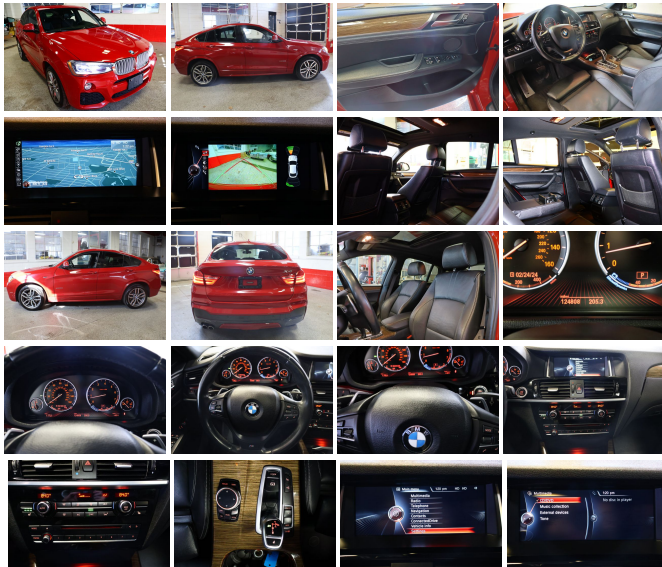

Specifications:

Year:	2015
VIN:	5UXXW3C56F0F88650
Make:	BMW X4, SHARP & CLEAN! LOADED & SERVICED.
Stock:	AM248650
Model/Trim:	OPTIONAL 7 YEAR WARRANTY!~ xDrive28i
Condition:	Pre-Owned
Body:	SUV
Exterior:	[A75] Melbourne Red Metallic
Engine:	2.0L Turbo I4 240hp 260ft. lbs.
Interior:	Black Leatherette
Transmission:	8-Speed Shiftable Automatic w/Sport Transmission
Mileage:	124,707
Drivetrain:	All Wheel Drive
Economy:	City 20 / Highway 28